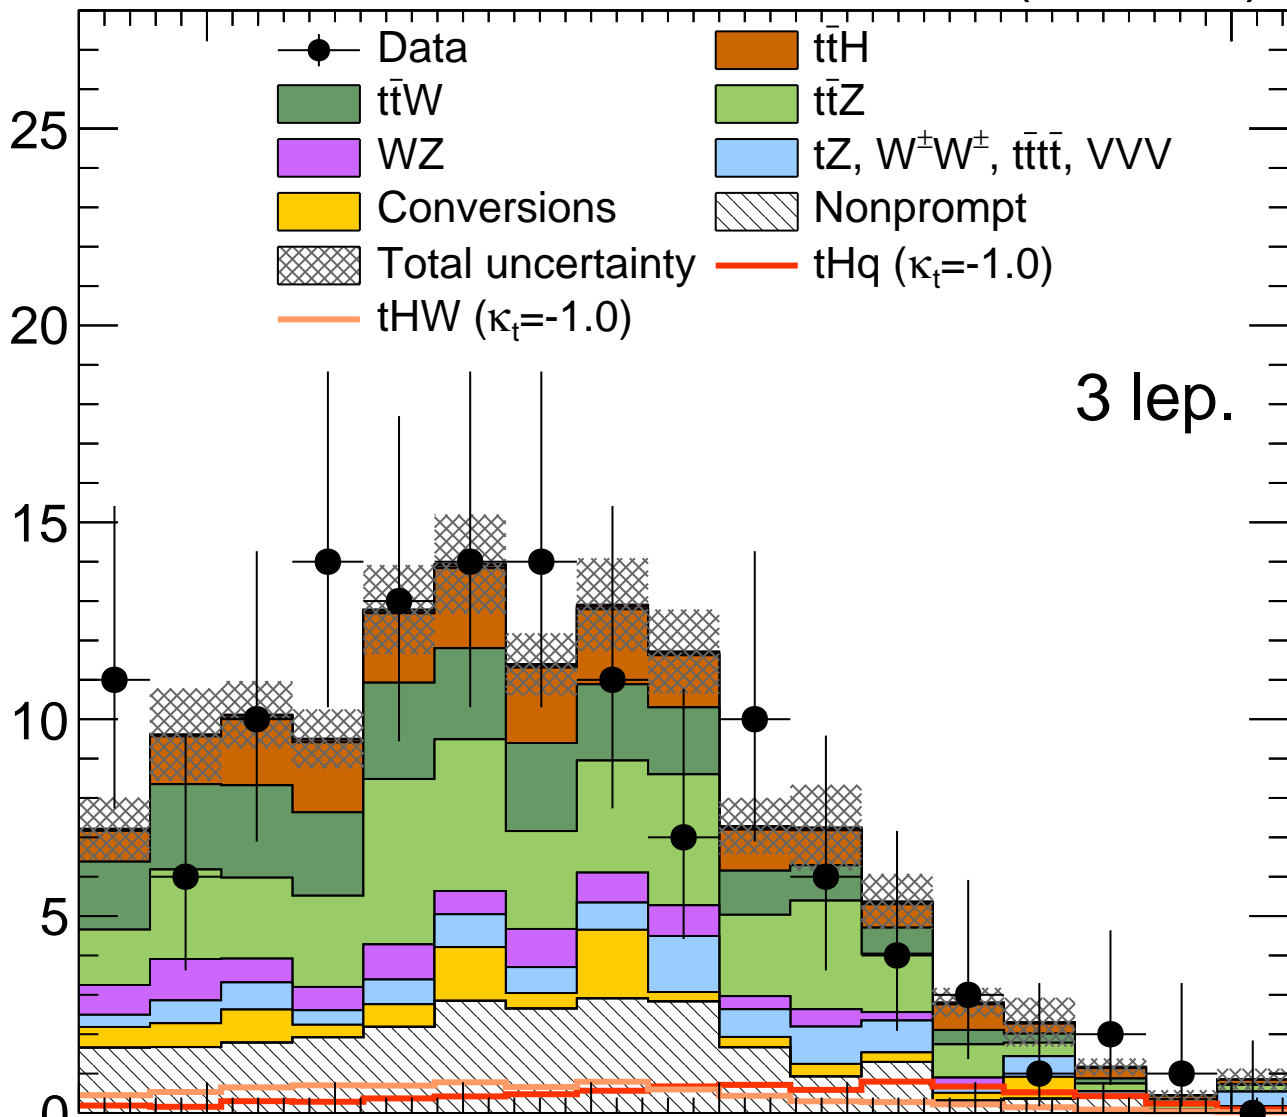

CMS**35.9 fb⁻¹ (13 TeV)**

Events / 0.28

Ratio to SM