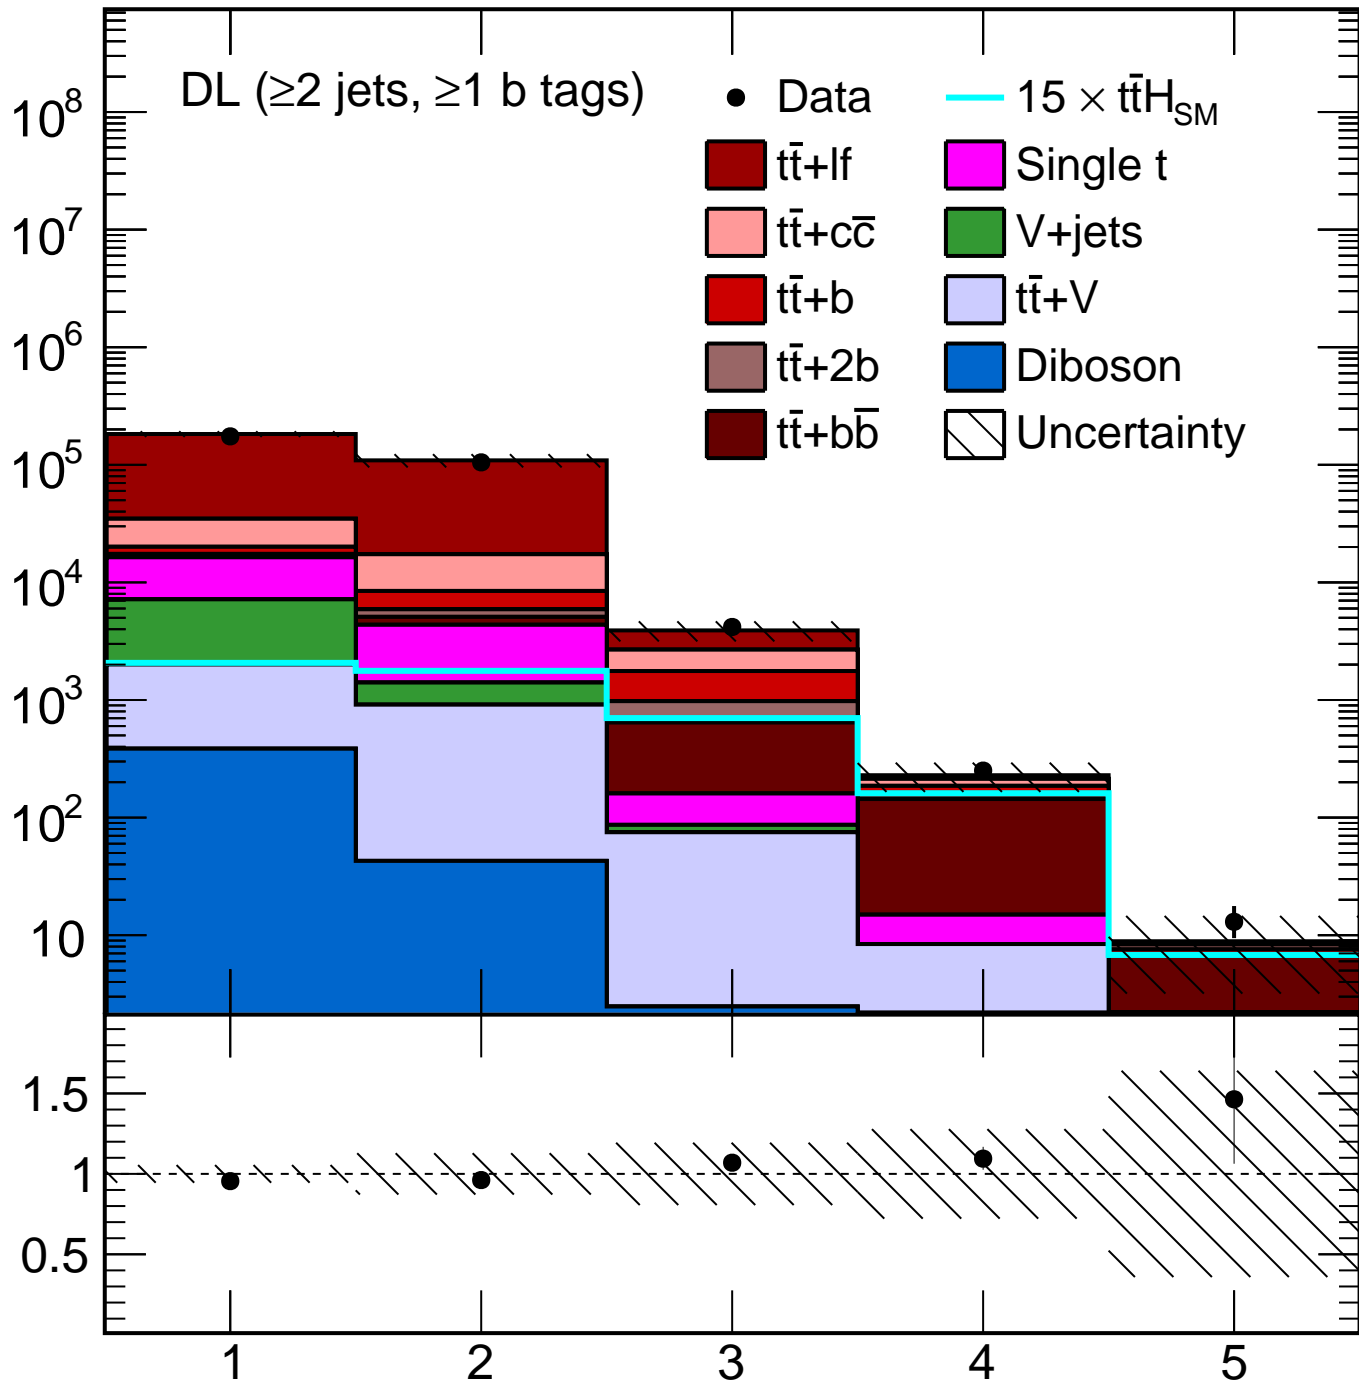

CMS35.9 fb⁻¹ (13 TeV)

Events

Data / Pred.

Number of b-tagged jets