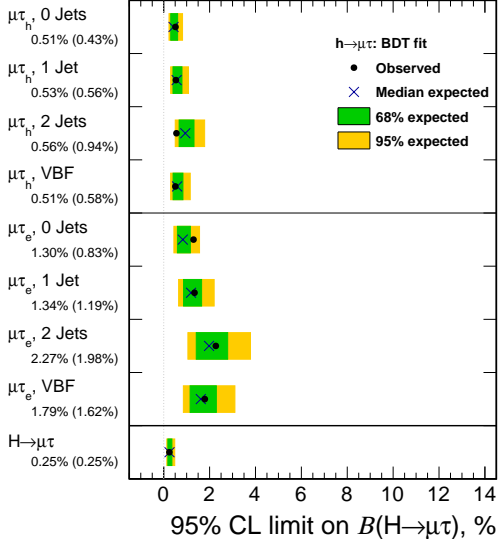

CMS

35.9 fb<sup>-1</sup> (13 TeV)

CMS

35.9 fb<sup>-1</sup> (13 TeV)