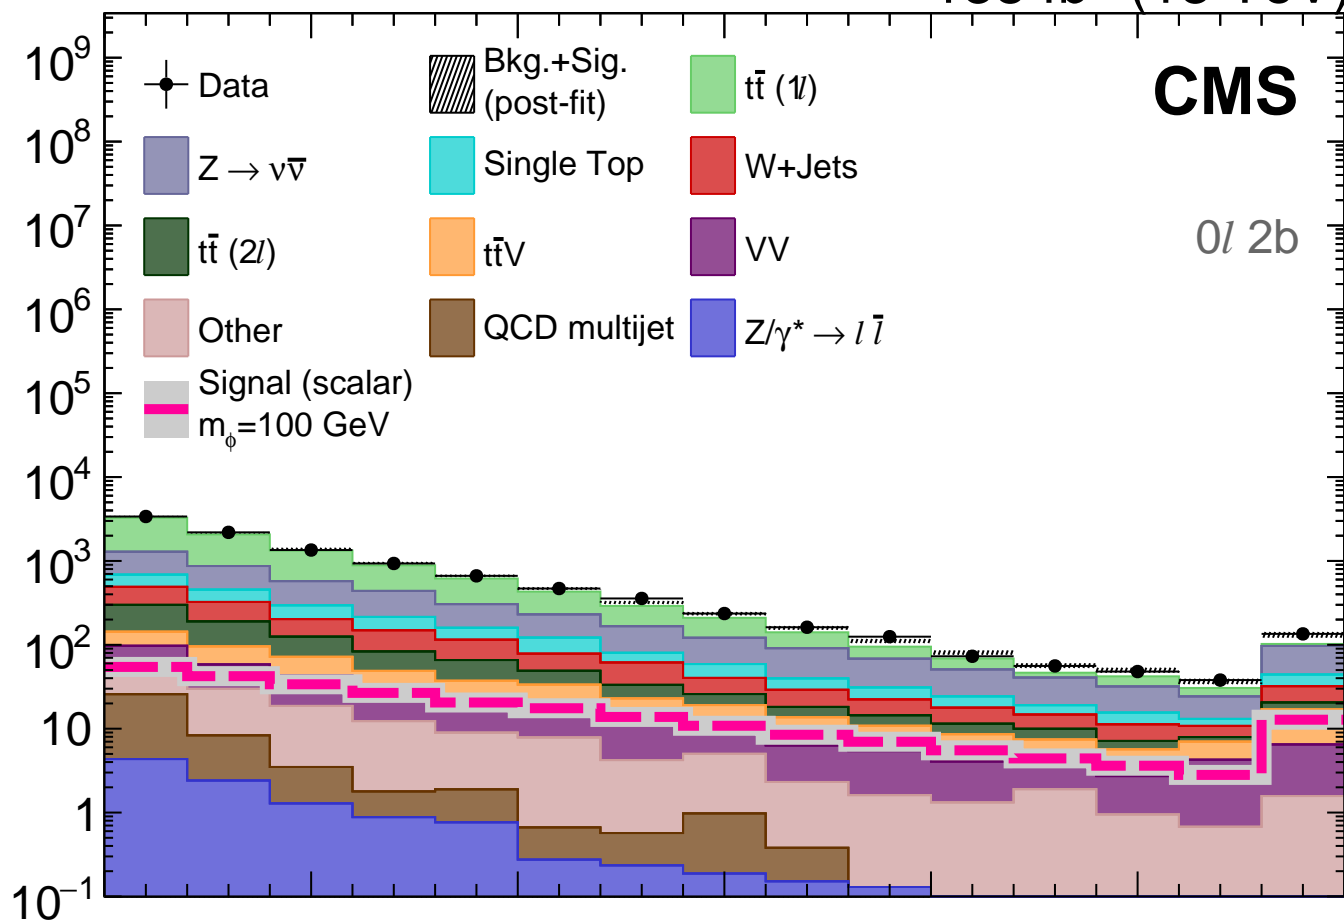

138 fb⁻¹ (13 TeV)**CMS**

0/ 2b

Events / Bin

Data / Bkg.