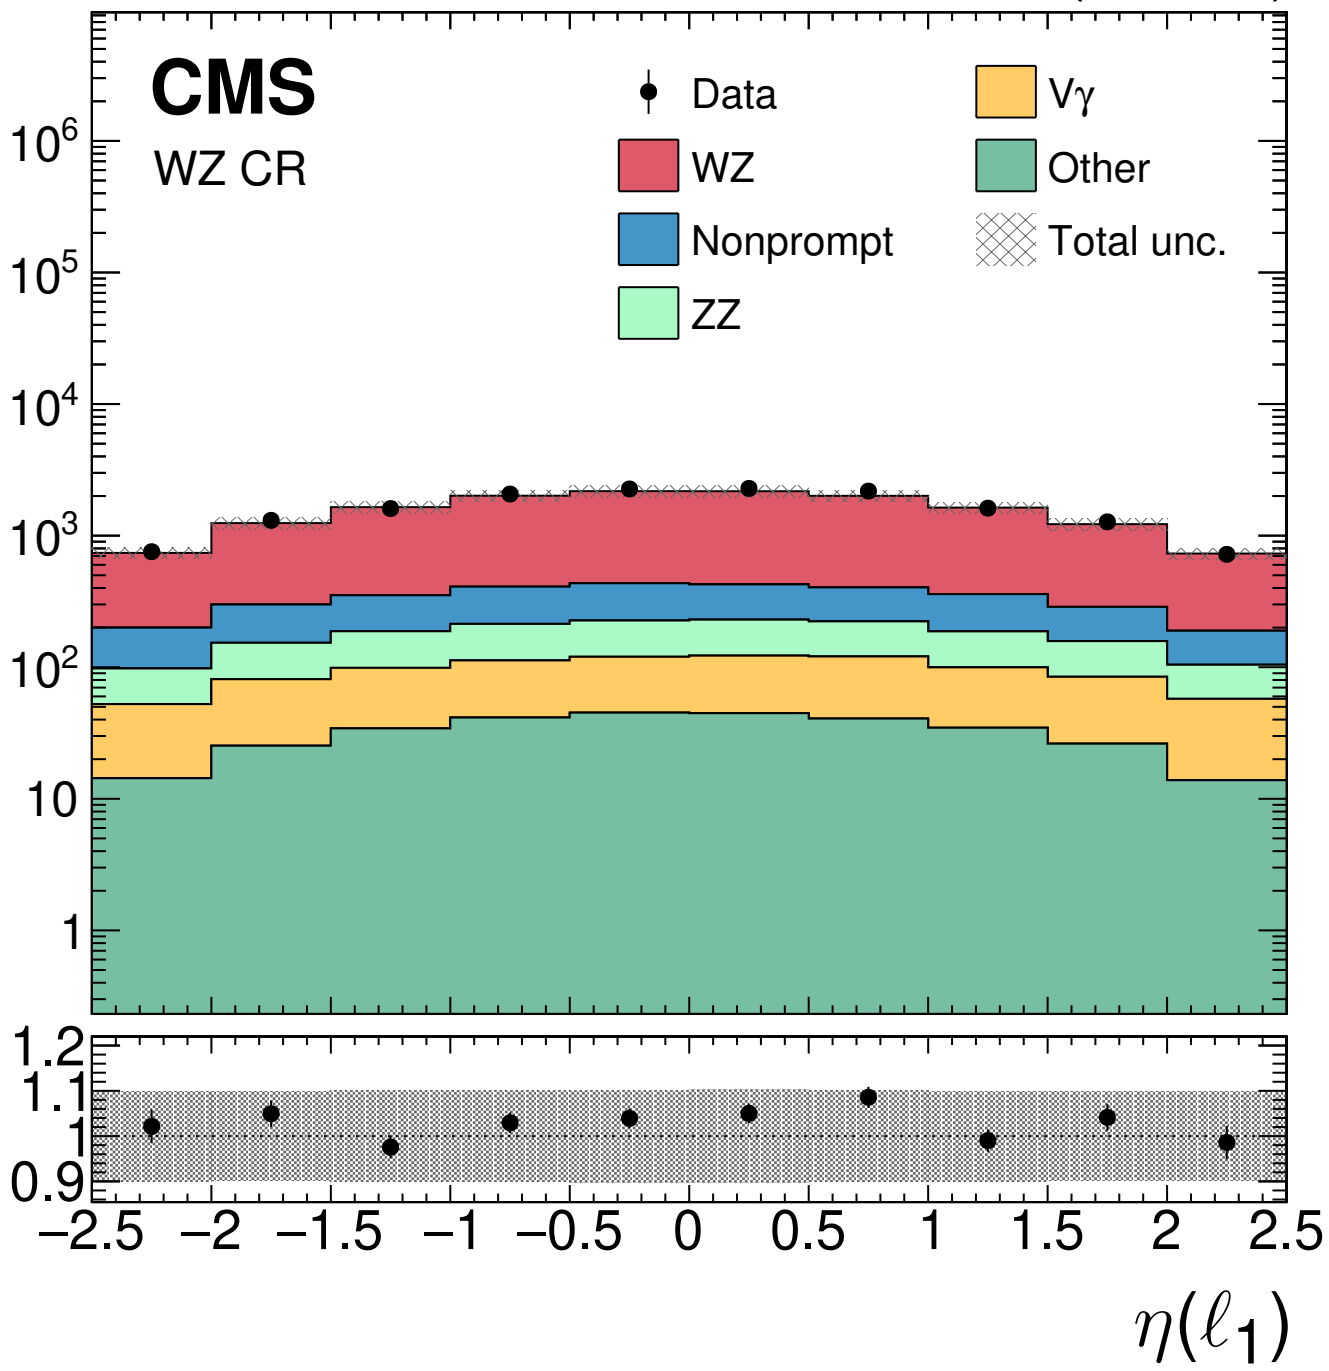

138 fb⁻¹ (13 TeV)

Events / 0.5 units

CMS

WZ CR

• Data

WZ

Nonprompt

ZZ

V γ

Other

Total unc.

Data / Pred.

$\eta(\ell_1)$