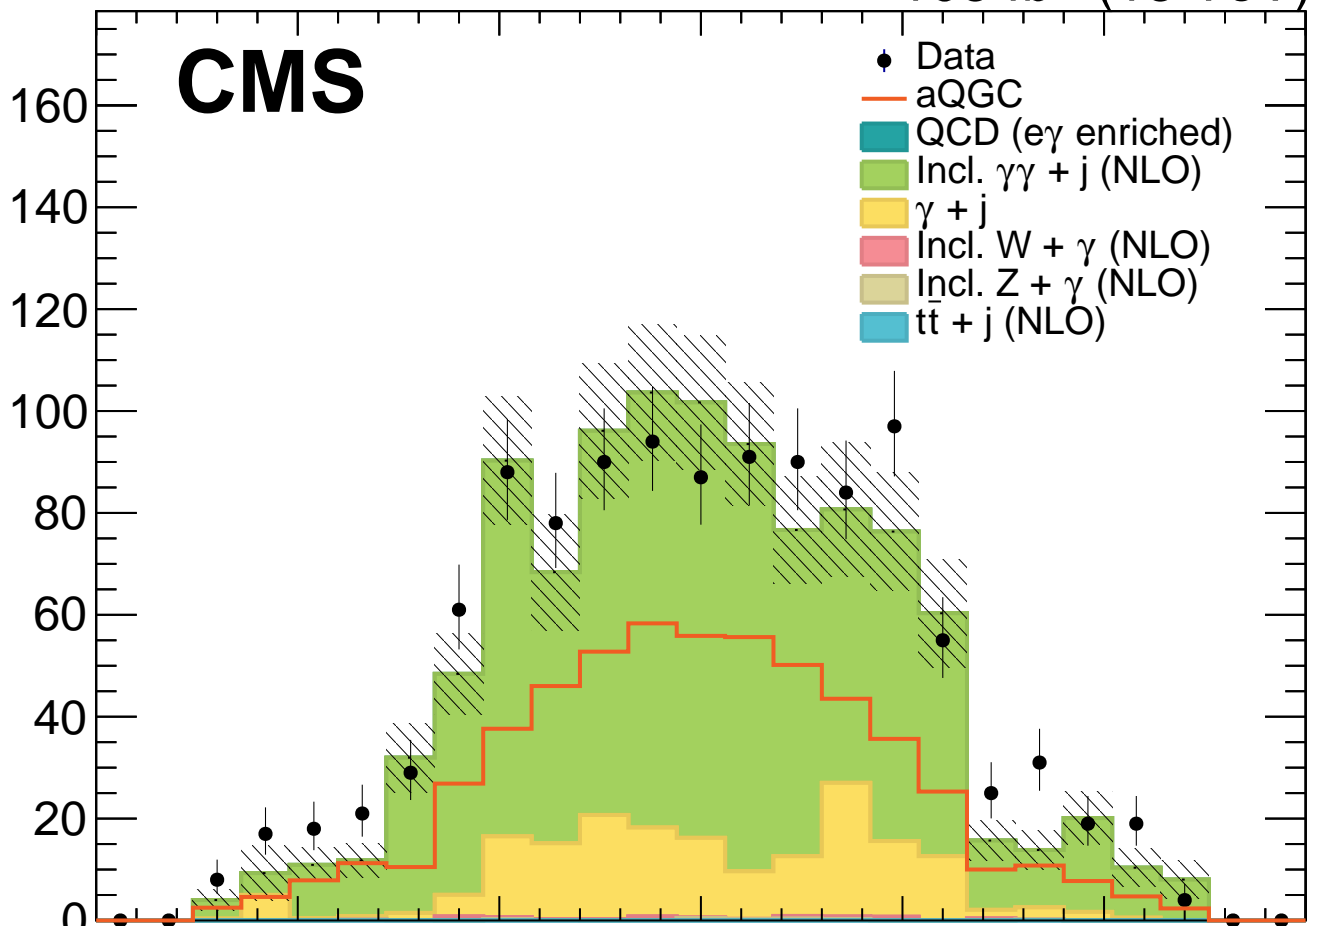

103 fb<sup>-1</sup> (13 TeV)

**CMS**

Events

Data / MC