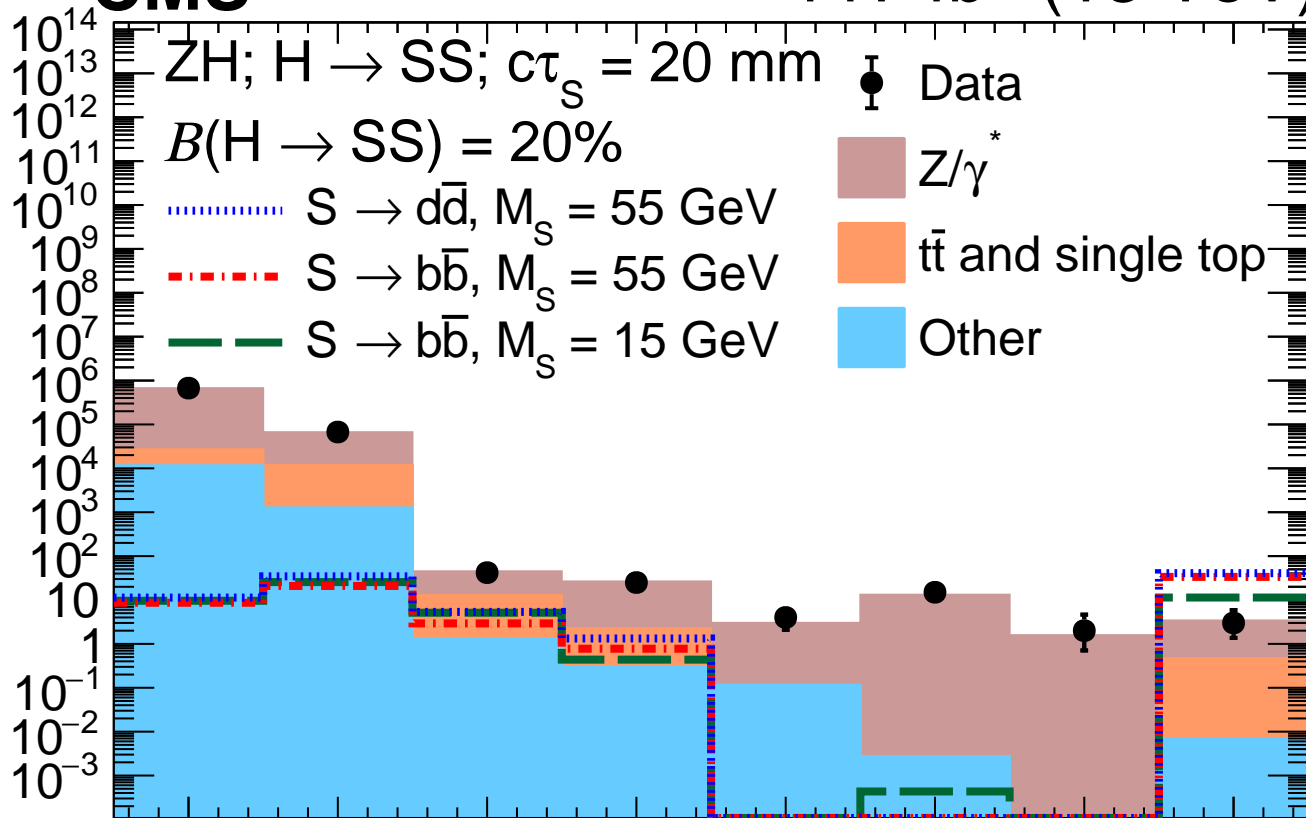

**CMS****117 fb<sup>-1</sup> (13 TeV)**

Events

Data - pred.