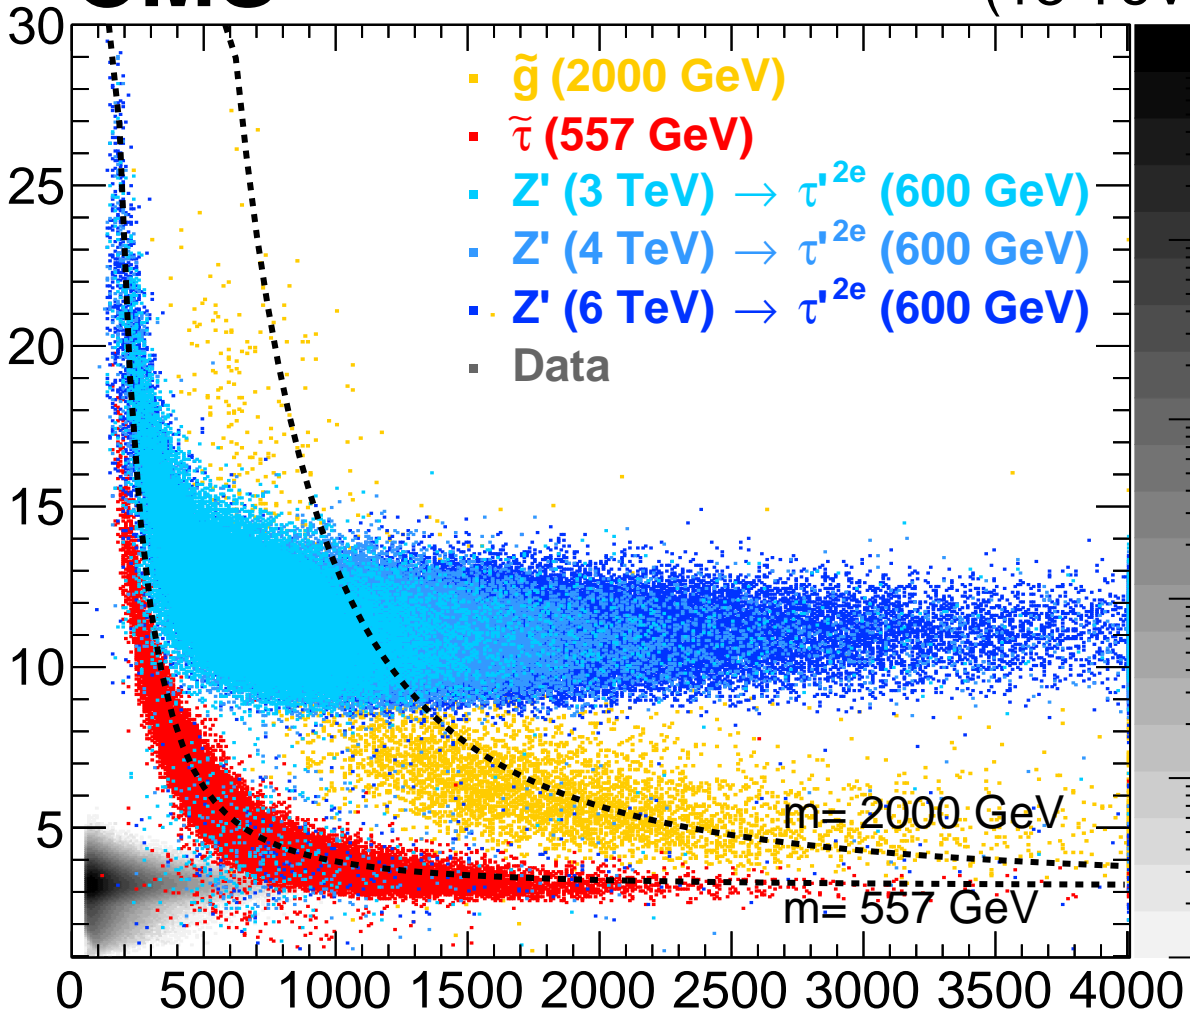

CMS

(13 TeV)

I_h [MeV/cm]

arbitrary units (for Data)

p [GeV]