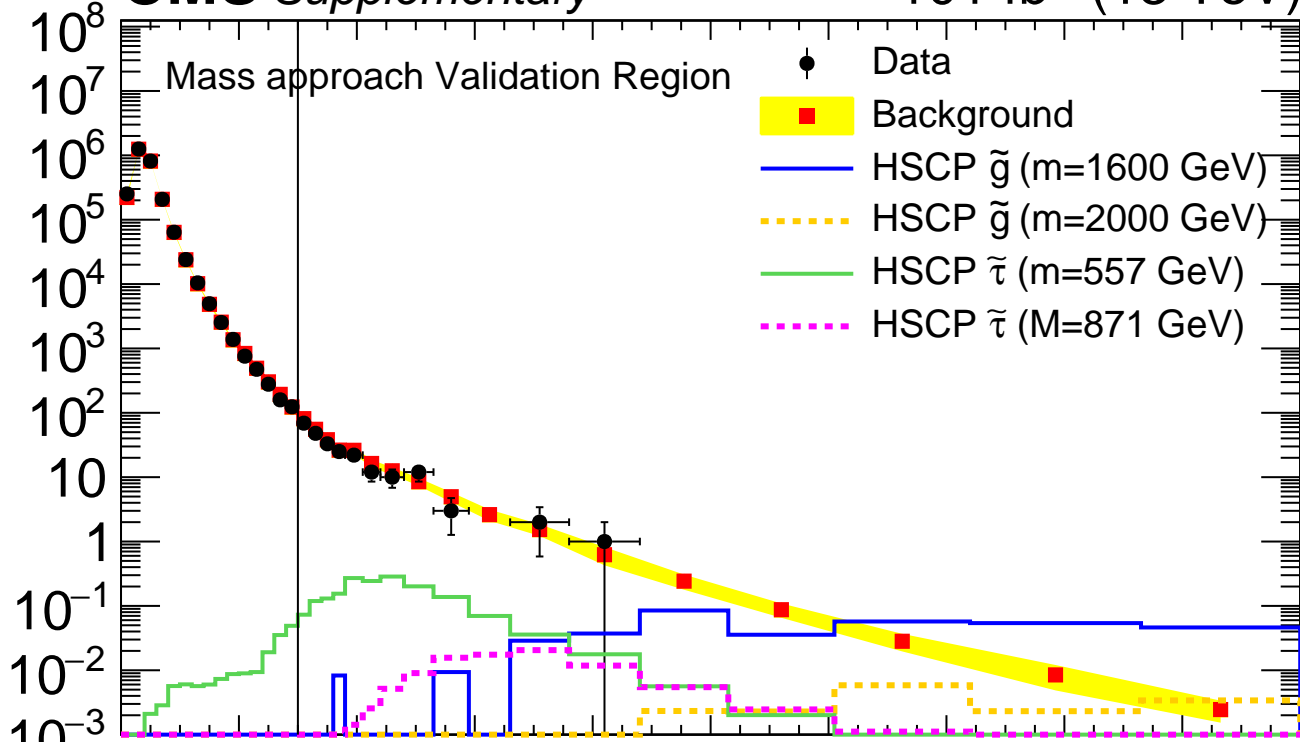

Events / bin

(Data-Bkg)/ σ

Mass [GeV]