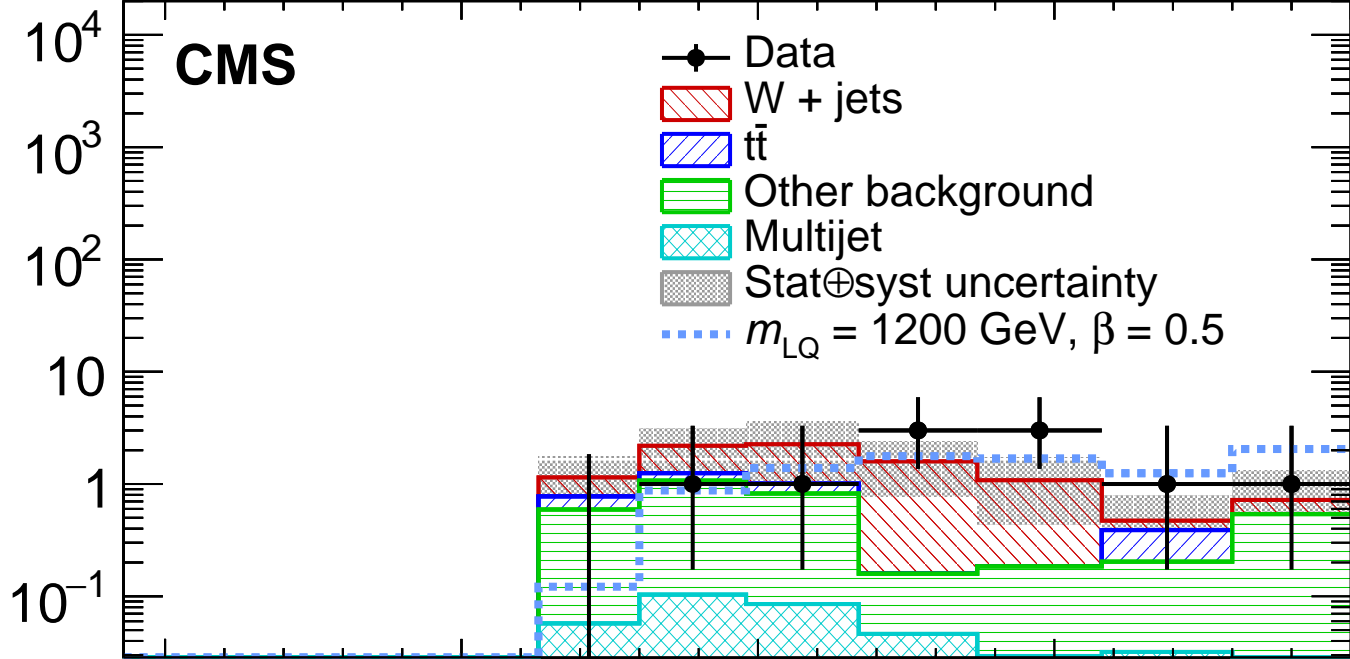

35.9 fb⁻¹ (13 TeV)**CMS**

Events / bin

data / bkg.