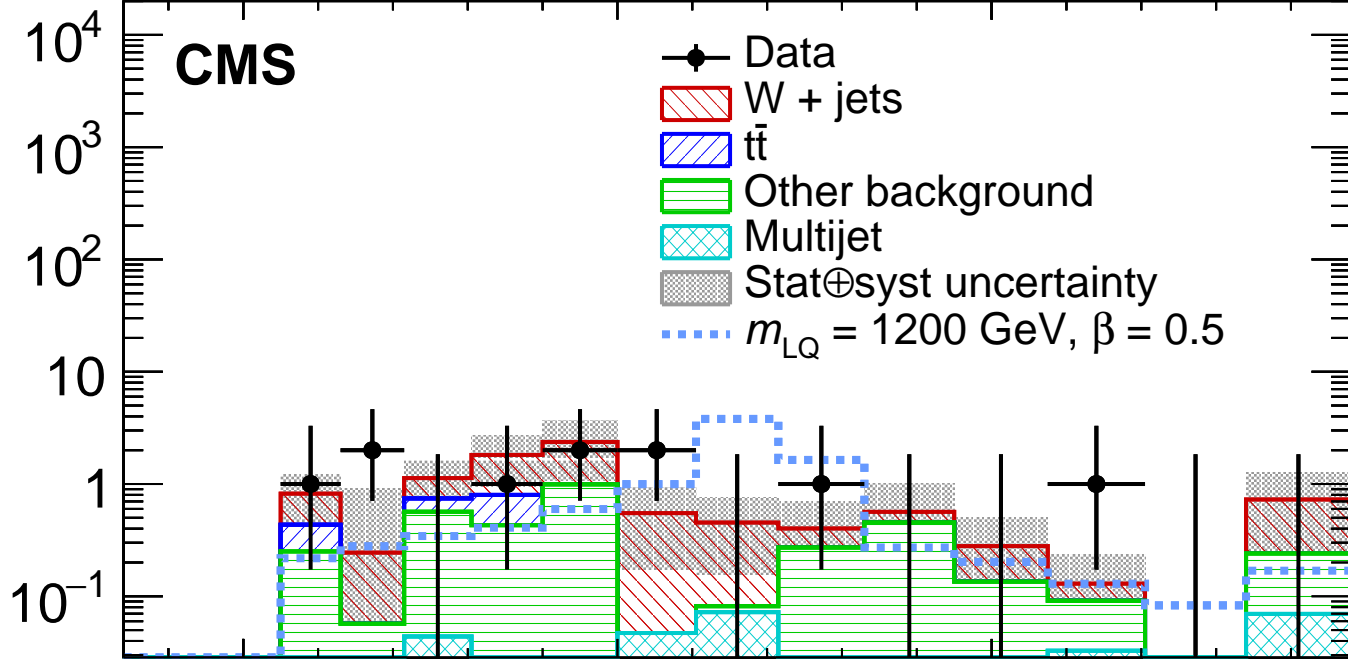

35.9 fb⁻¹ (13 TeV)**CMS**

Events / bin

data / bkg.

 m_{ej} [GeV]