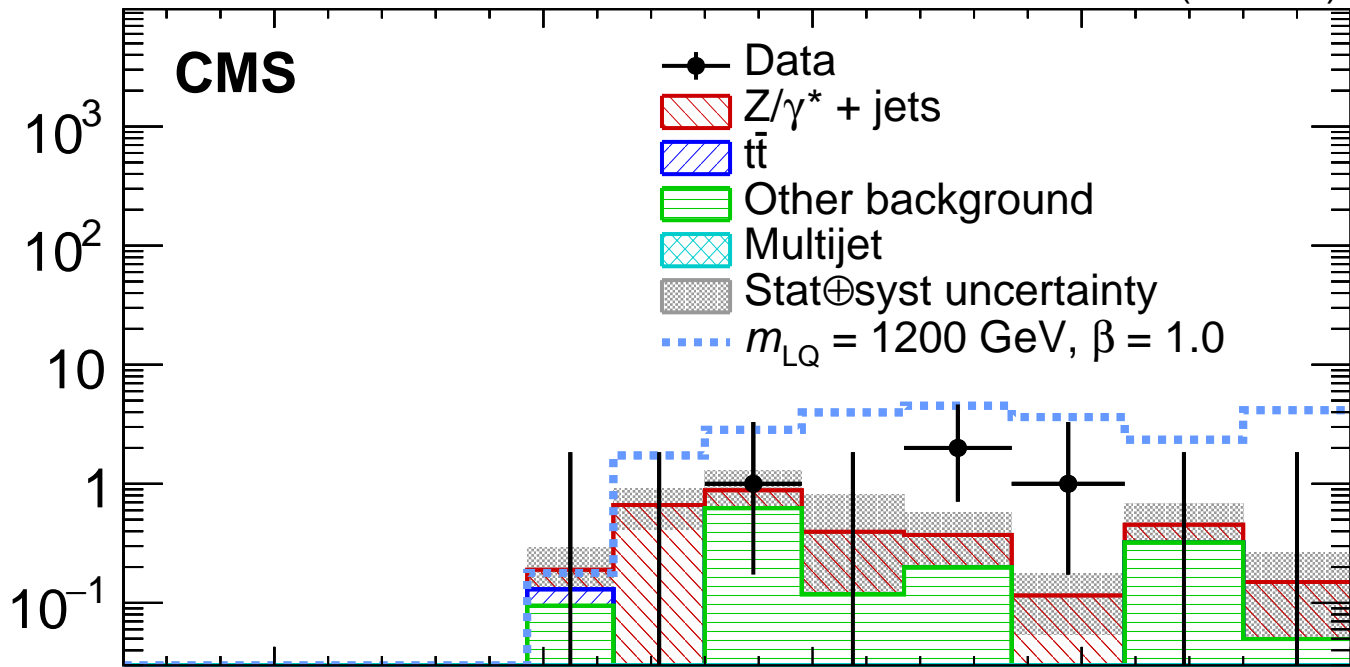

35.9 fb⁻¹ (13 TeV)**CMS**

Events / bin

data / bkg.