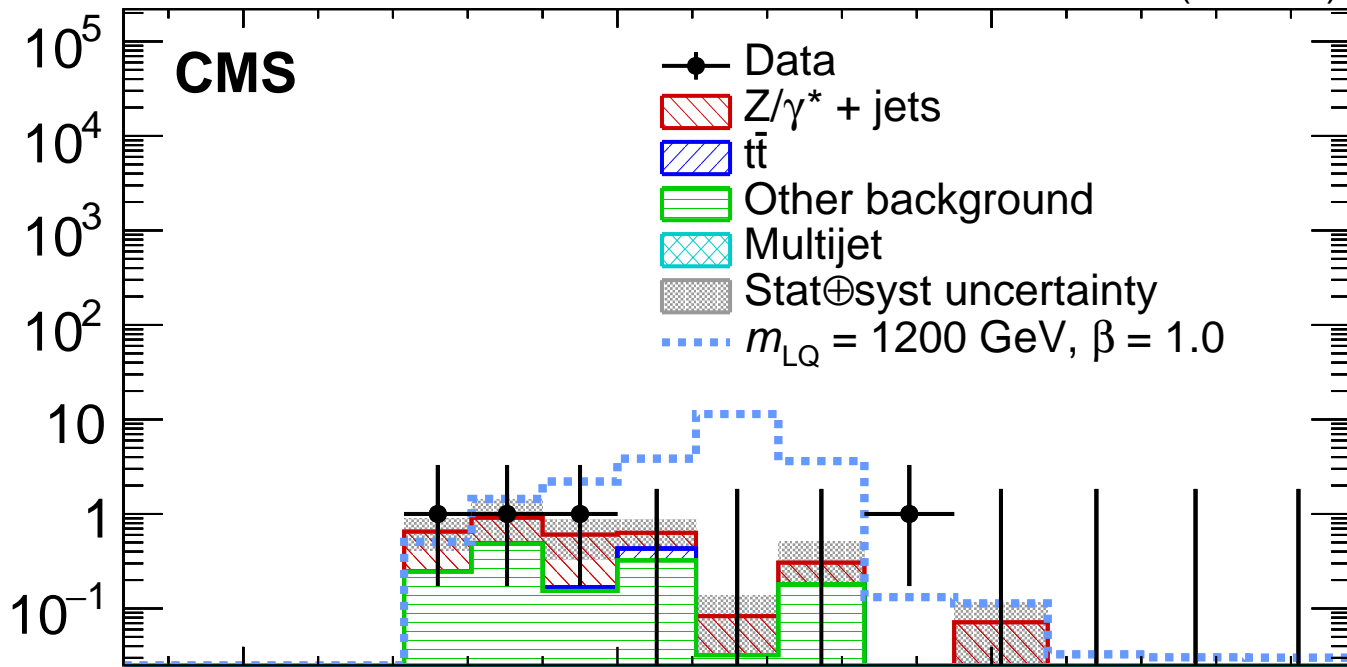

35.9 fb⁻¹ (13 TeV)**CMS**

Events / bin

data / bkg.

500

1000

1500

 m_{ej}^{\min} [GeV]