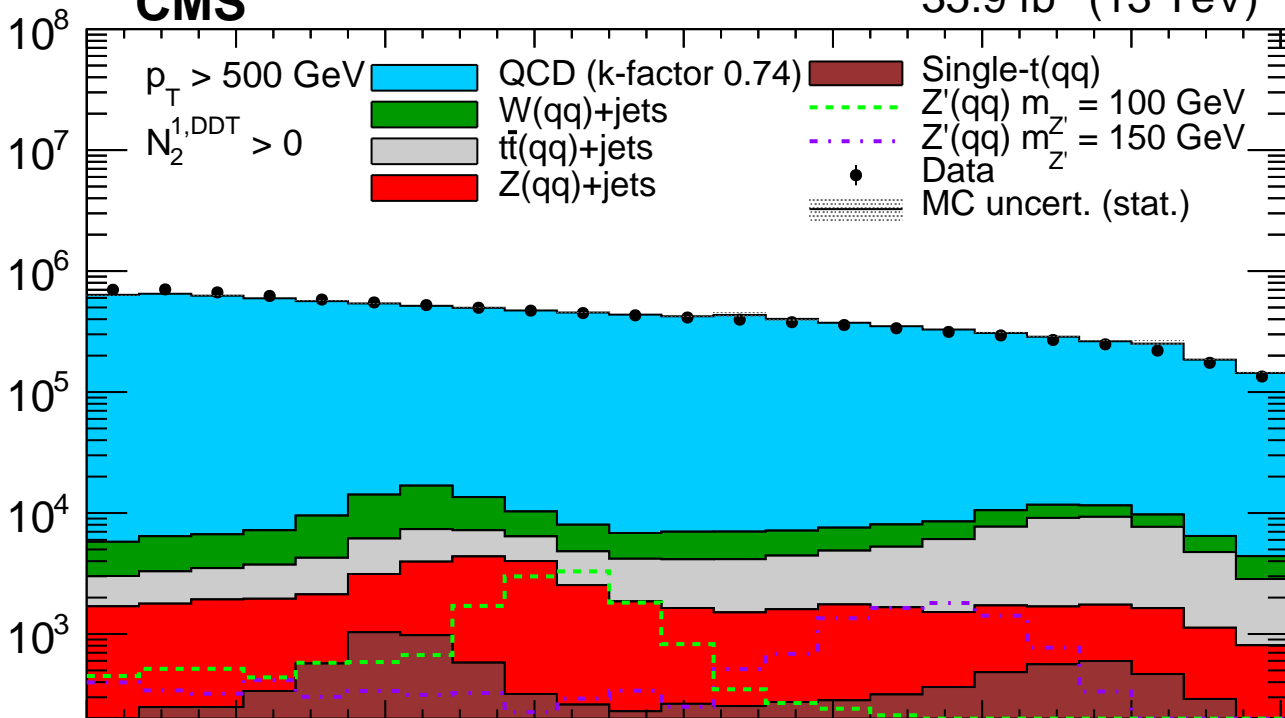

**CMS** $35.9 \text{ fb}^{-1}$  (13 TeV)

Events / 7 GeV

Data/Simulation