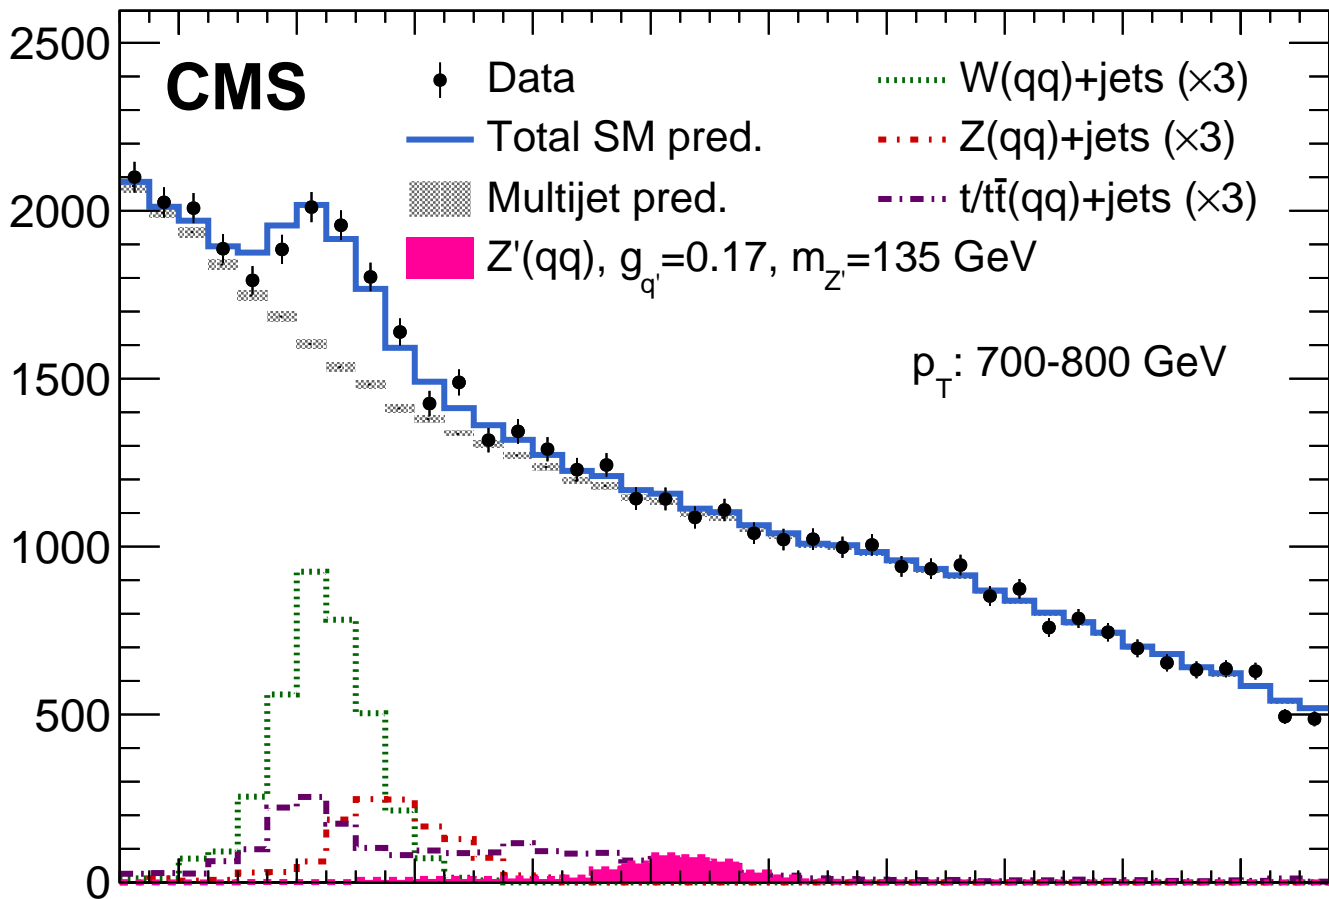

35.9 fb⁻¹ (13 TeV)

Events / 5 GeV

CMS

p_T : 700-800 GeV

Data/Prediction