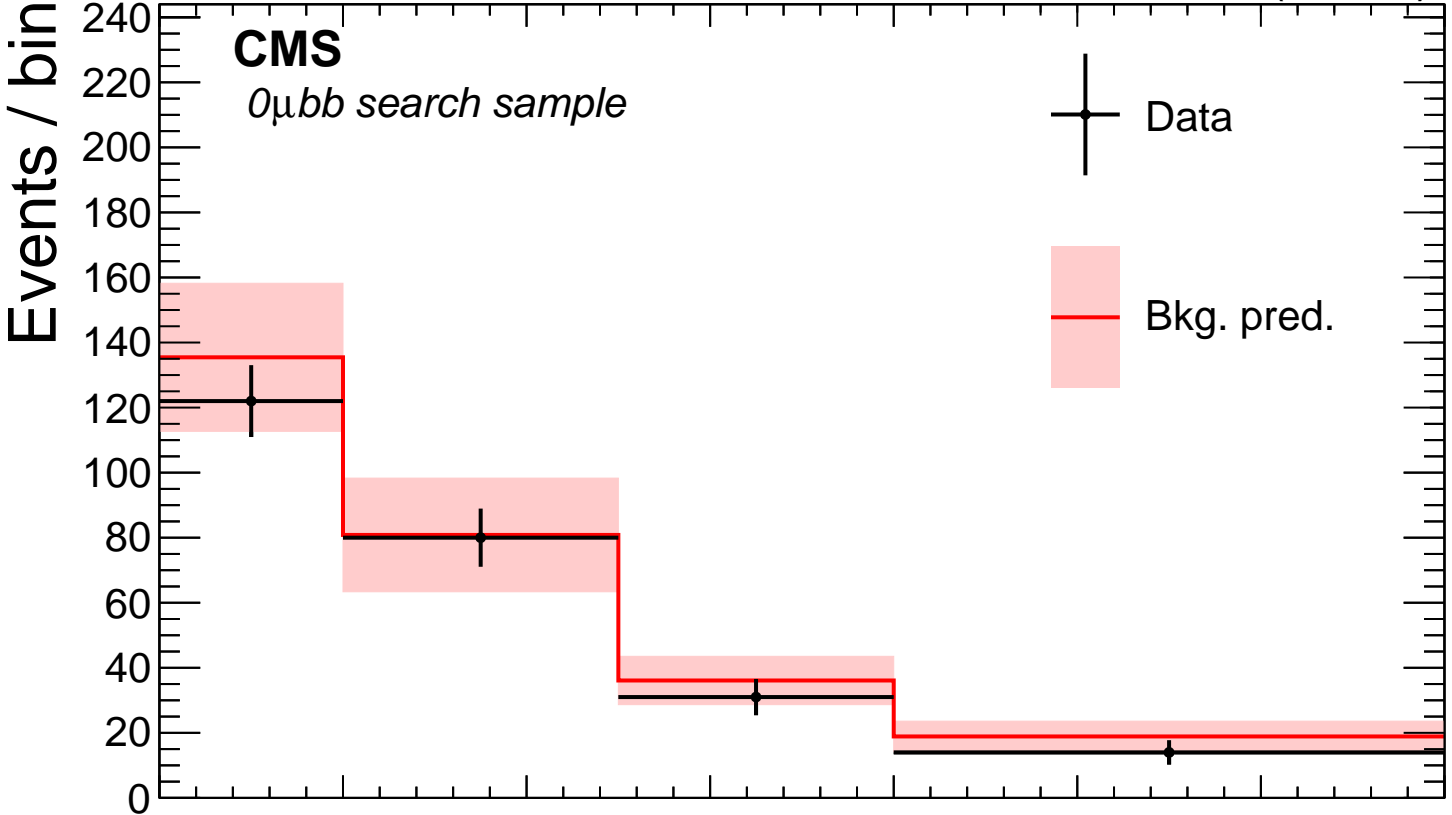

18.8 fb⁻¹ (8 TeV)

CMS

0μbb search sample

⊕ Data

— Bkg. pred.

Data/Bkg