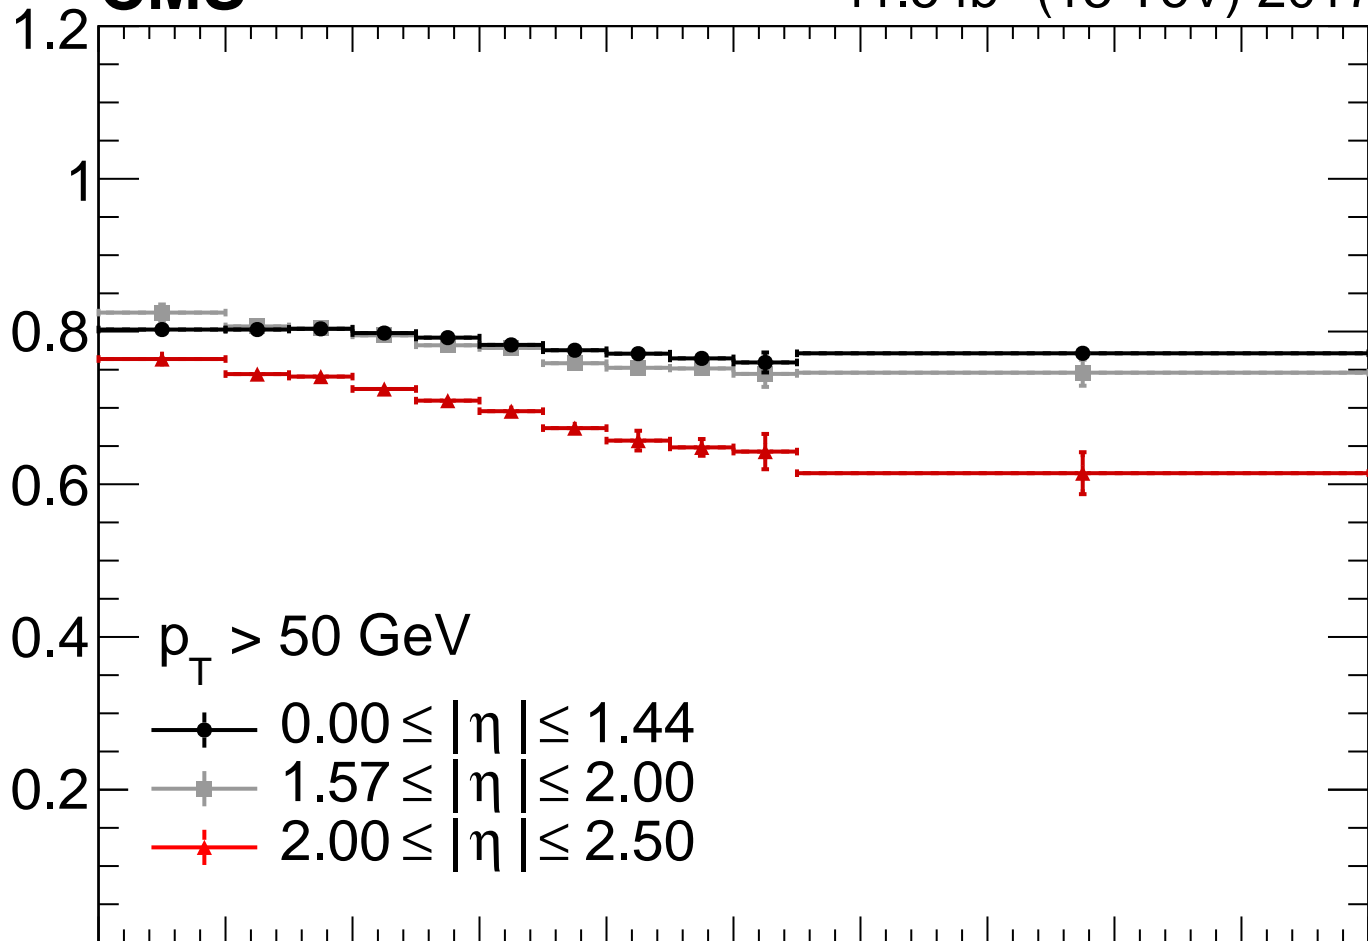

**CMS**41.5 fb<sup>-1</sup> (13 TeV) 2017

Trigger efficiency

Data / MC