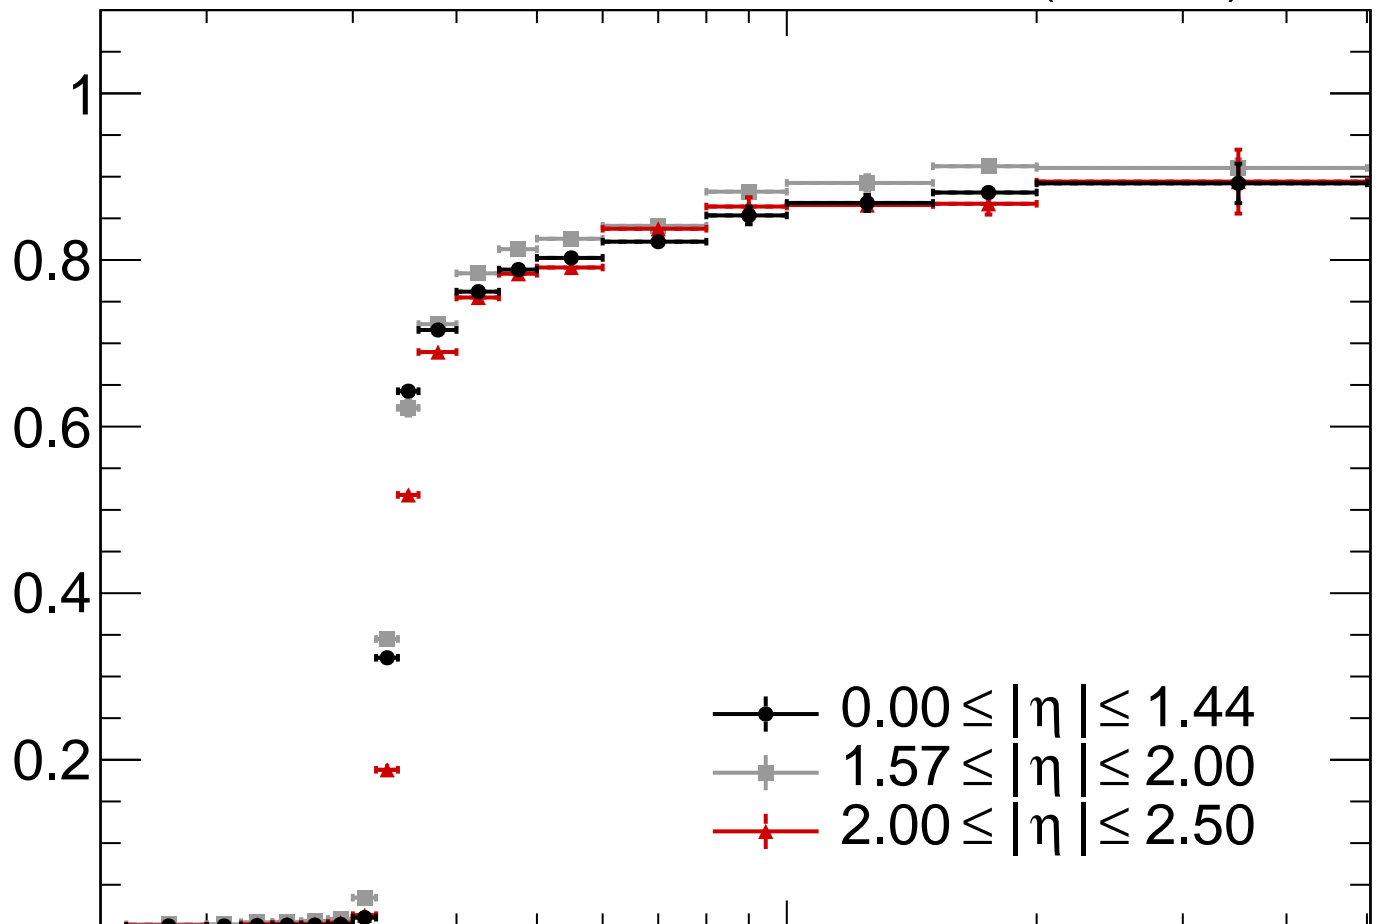

CMS58.7 fb⁻¹ (13 TeV) 2018

Trigger efficiency

Data / MC