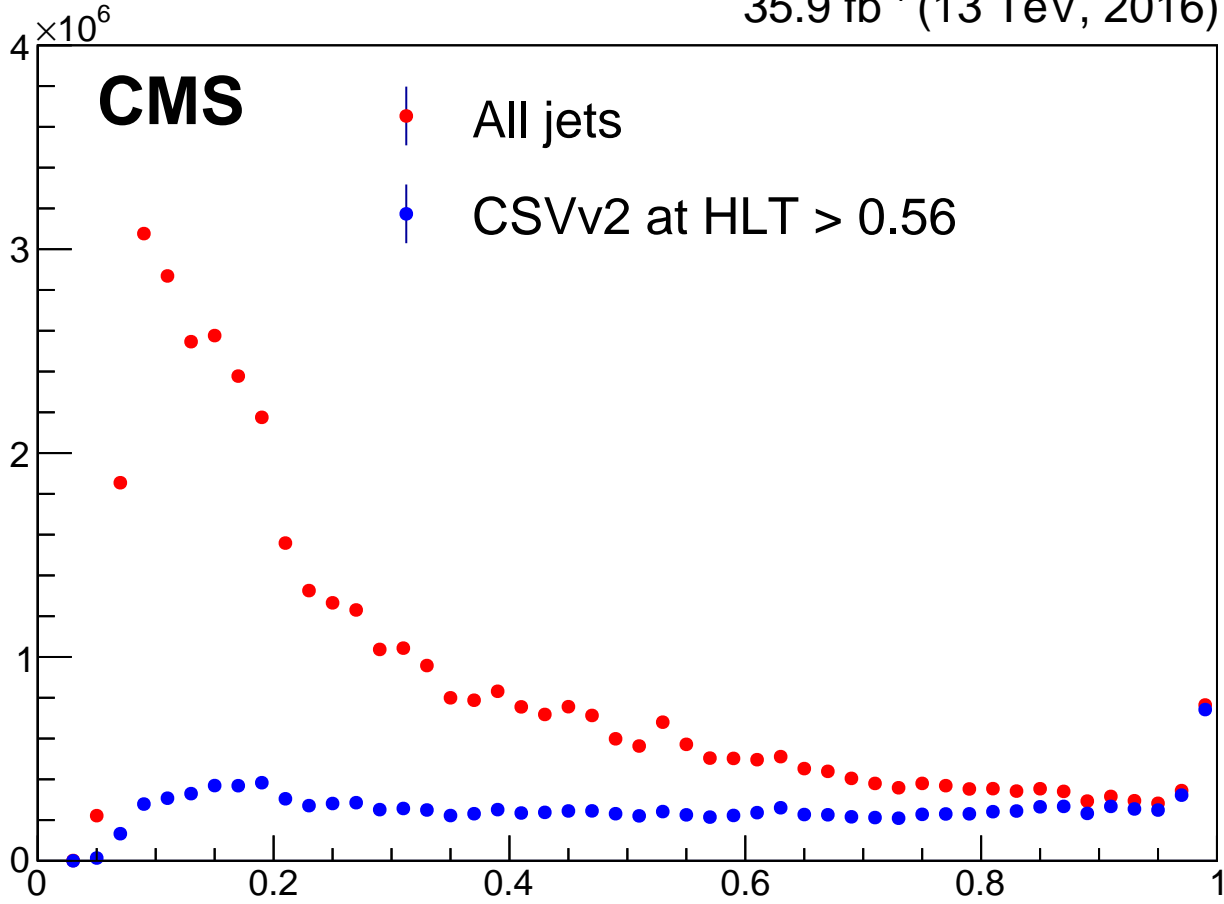

Jets / 0.02 units

Offline CSVv2 discriminator