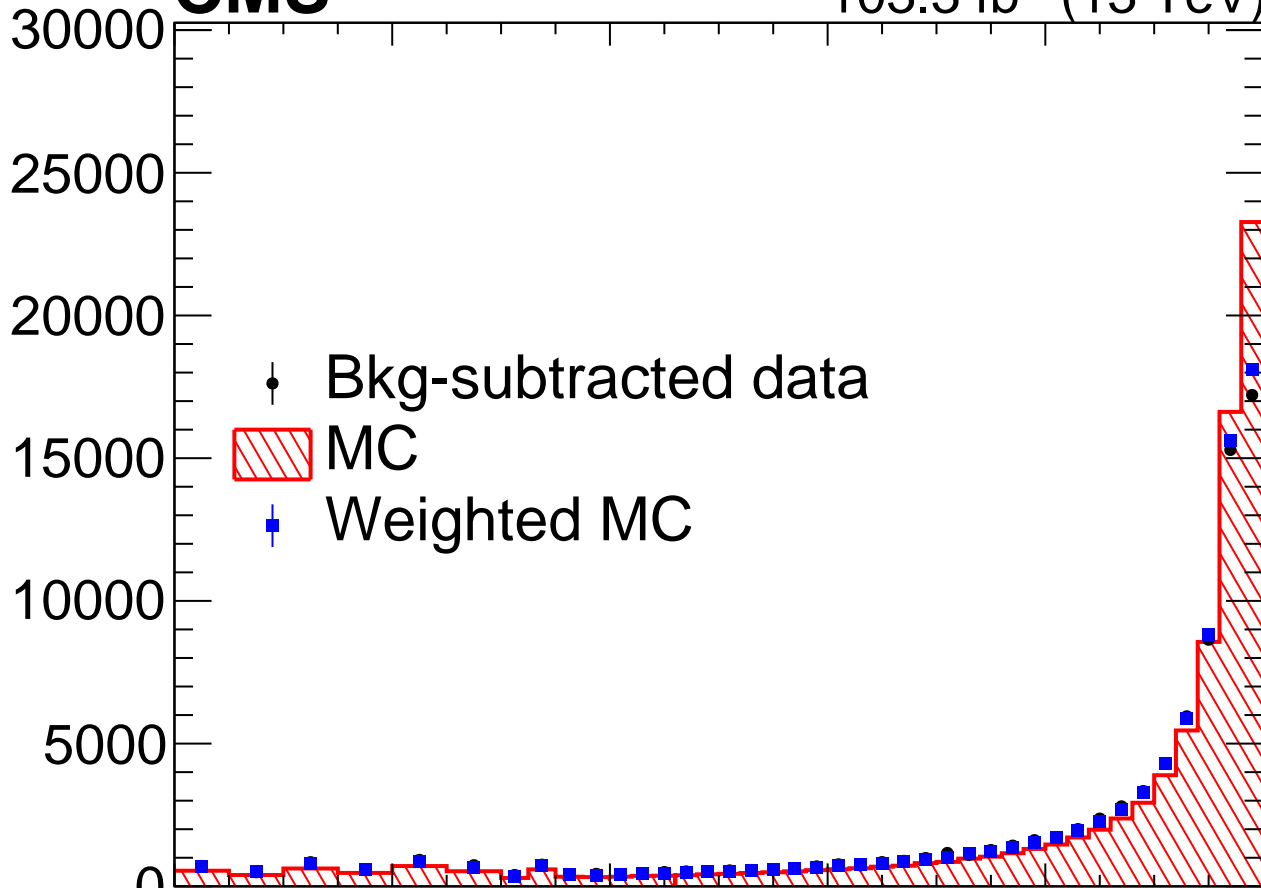

**CMS**103.3 fb<sup>-1</sup> (13 TeV)

Entries

Data / MC