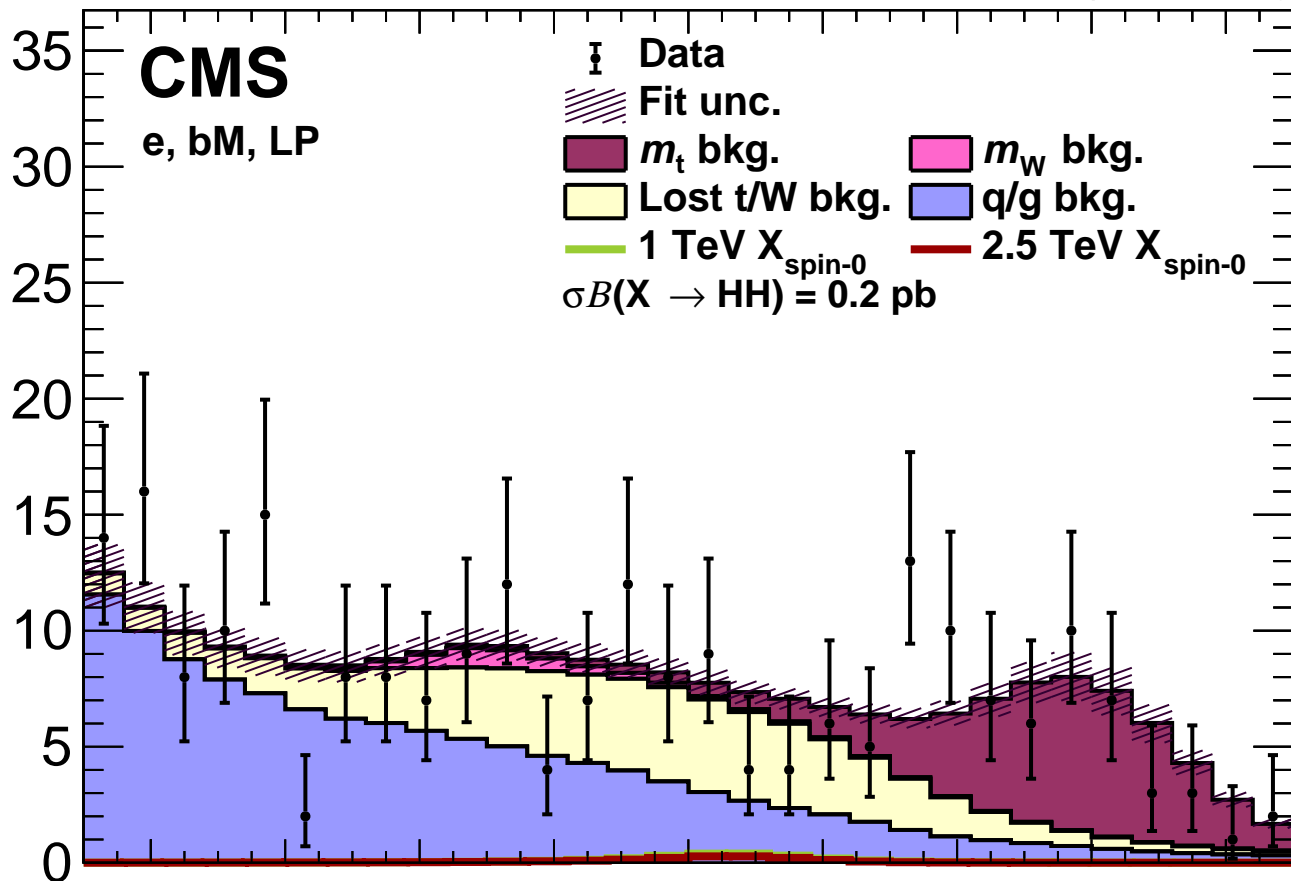

35.9 fb<sup>-1</sup> (13 TeV)

Events / 6 GeV

Data / fit