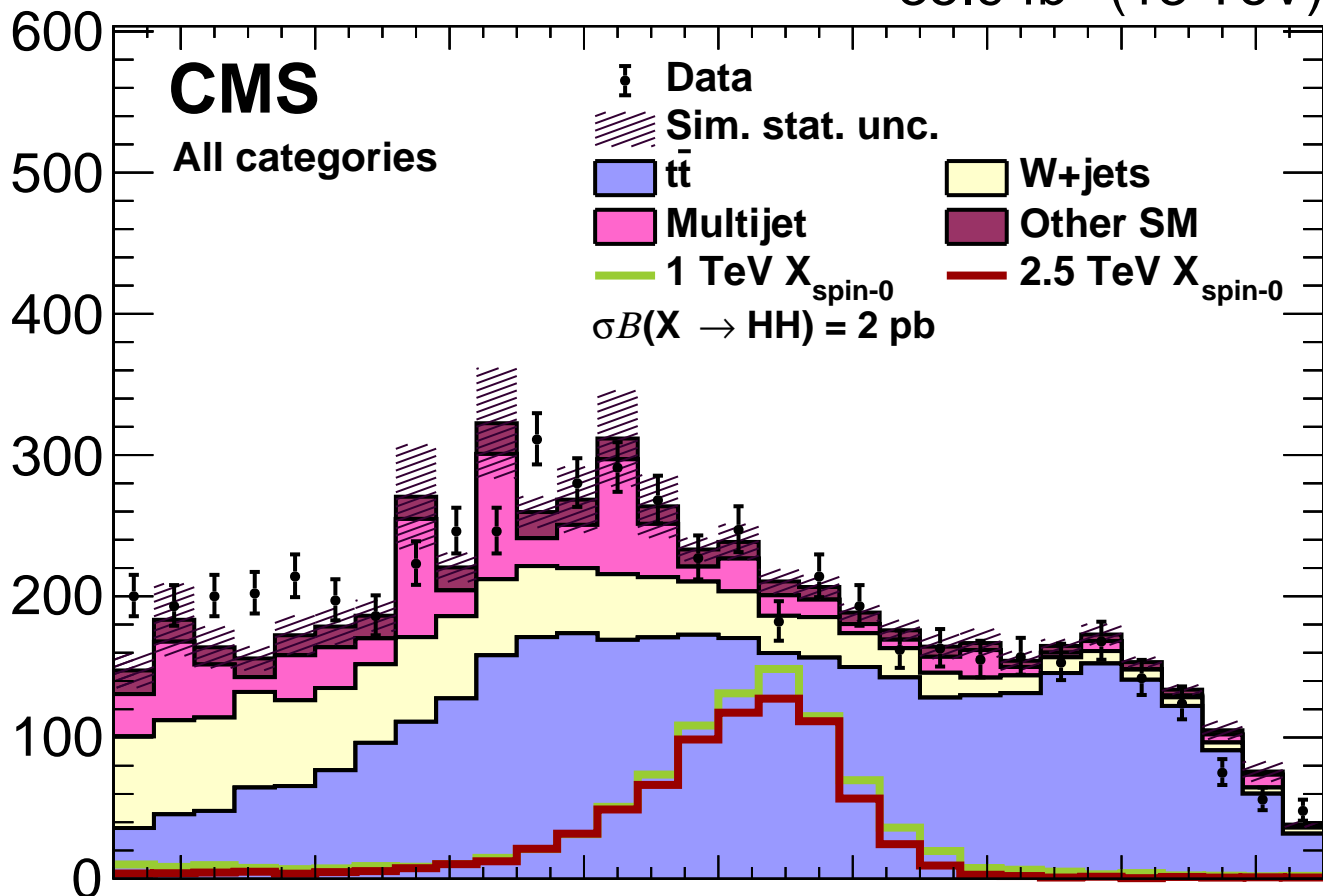

35.9 fb⁻¹ (13 TeV)

Events / 6 GeV

Data / sim.