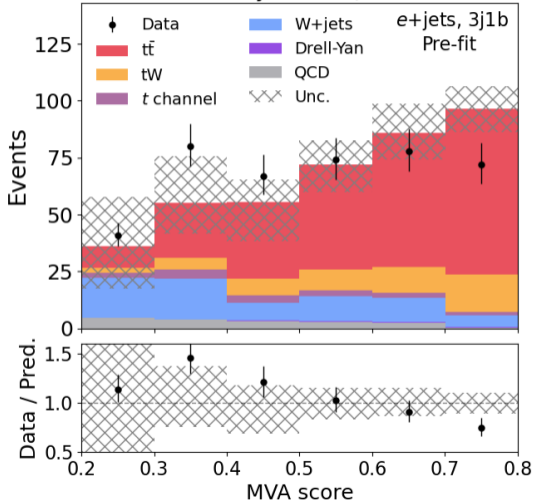

**CMS Preliminary** 302 pb<sup>-1</sup> (5.02 TeV)

**CMS Preliminary** 302 pb<sup>-1</sup> (5.02 TeV)