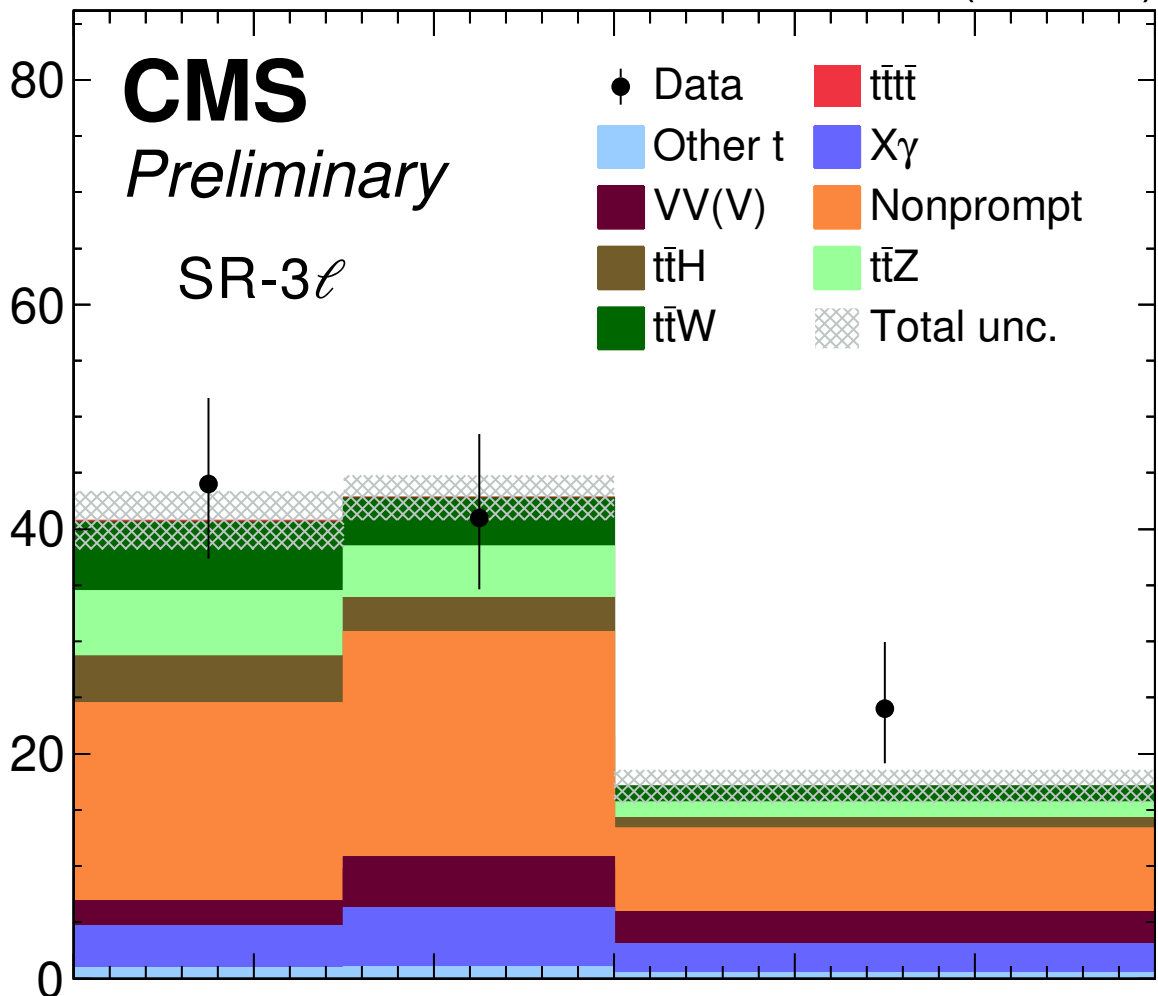

138 fb⁻¹ (13 TeV)

Events / bin

CMS
*Preliminary*SR-3 ℓ 

Data / Pred.

BDT score $t\bar{t}$