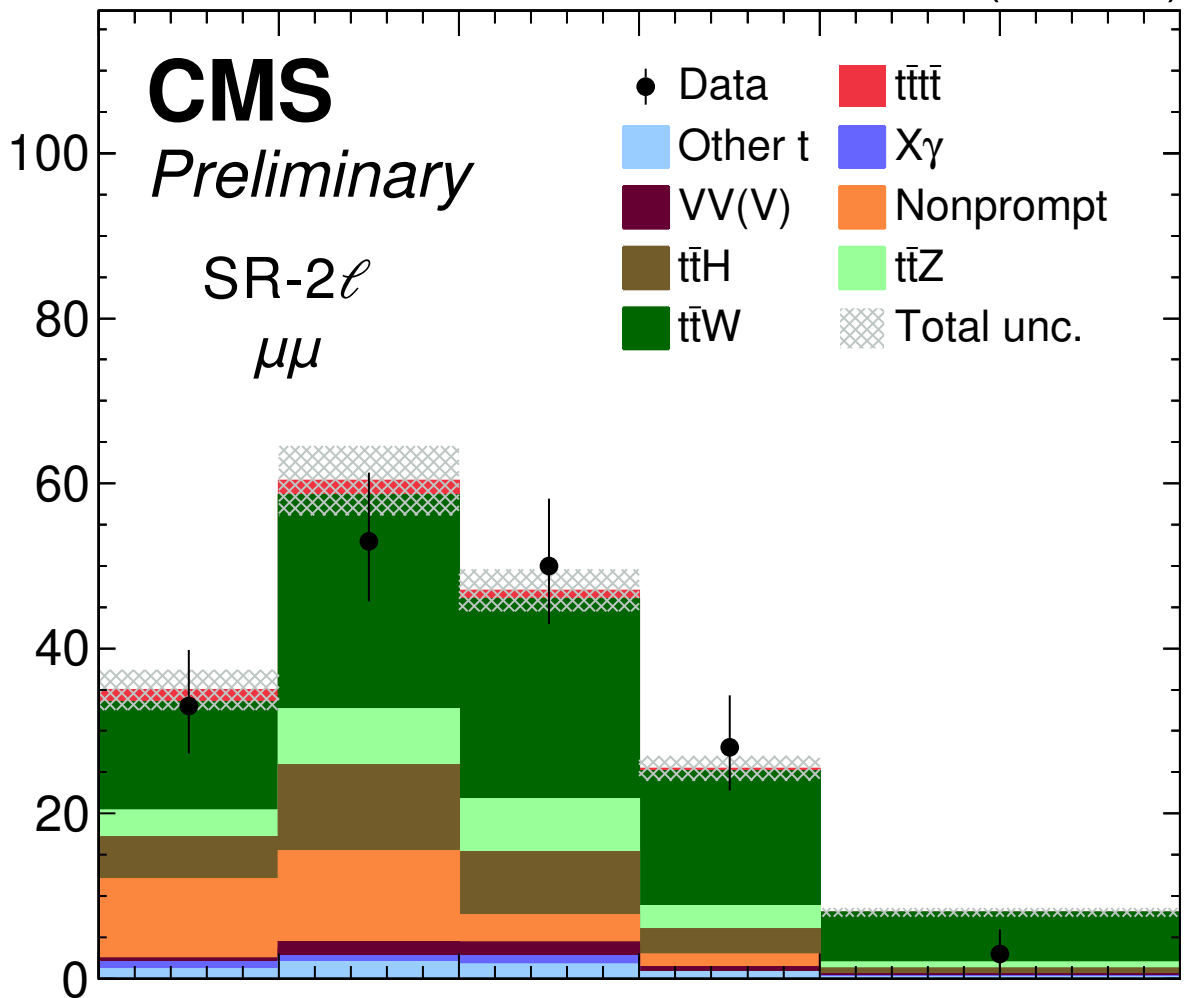

138 fb<sup>-1</sup> (13 TeV)

Events / bin

**CMS**

*Preliminary*

SR-2 $\ell$

$\mu\mu$

Data / Pred.

BDT score ttX