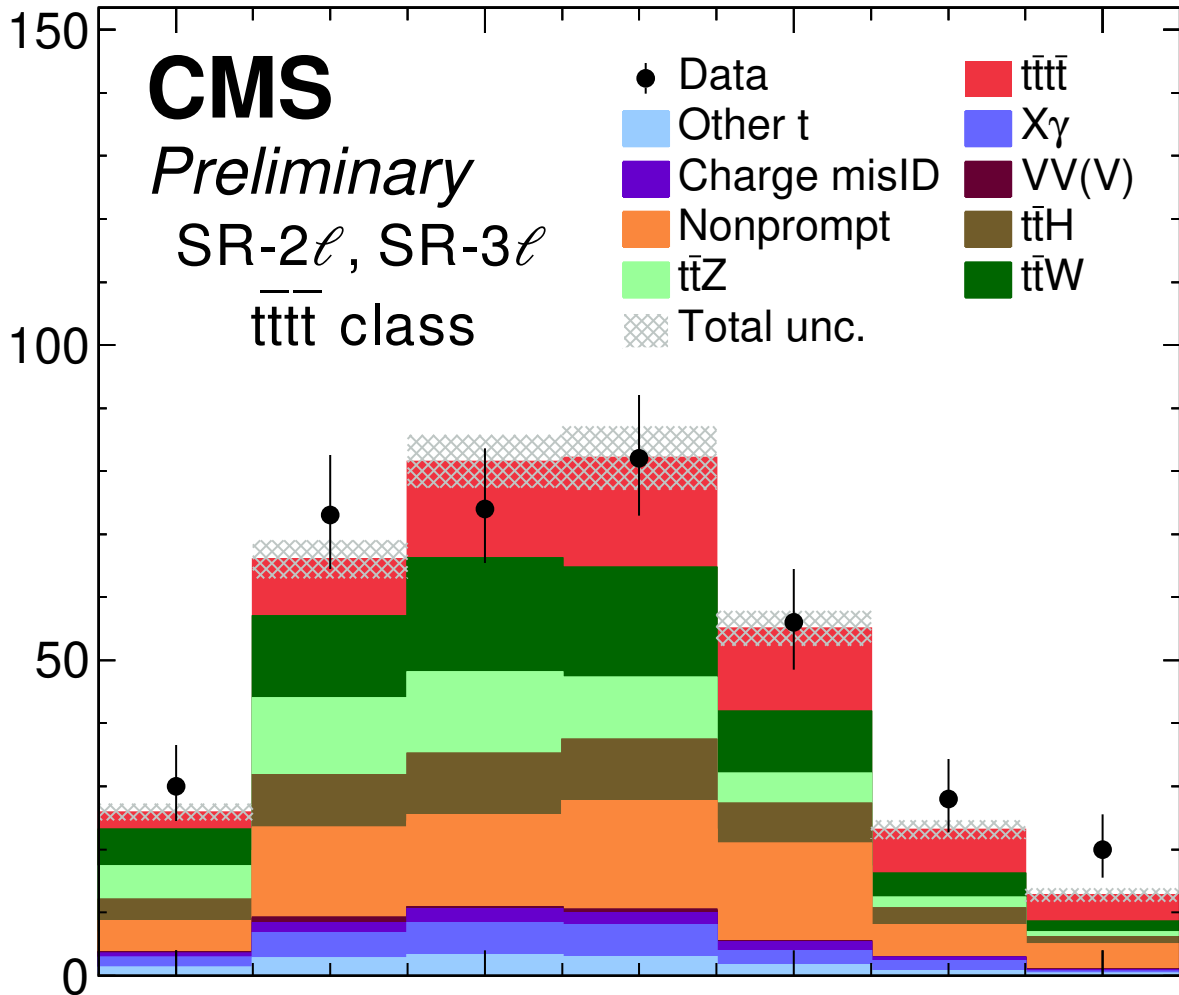

138 fb⁻¹ (13 TeV)

Events / unit

CMS*Preliminary*SR-2 ℓ , SR-3 ℓ

tttt class

Data / Pred.

 N_j