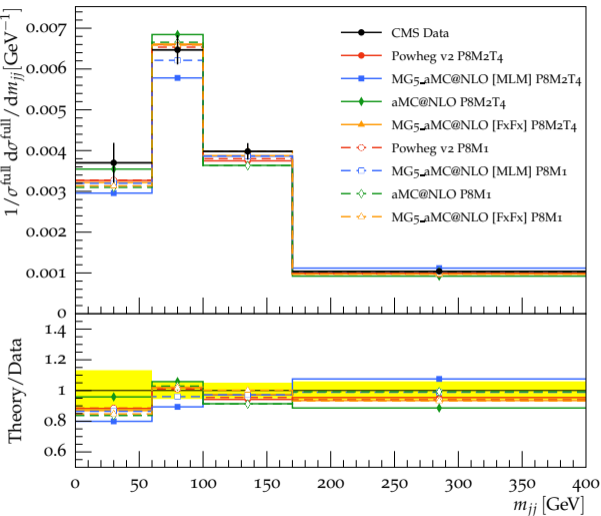

CMS Preliminary 19.7 fb⁻¹ (8 TeV)

(a)

CMS Preliminary 19.7 fb⁻¹ (8 TeV)

(b)