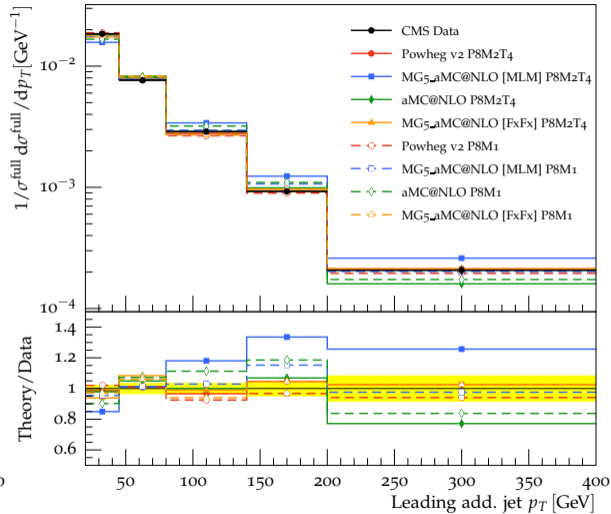

CMS Preliminary 19.7 fb^{-1} (8 TeV)

(a)

CMS Preliminary 19.7 fb^{-1} (8 TeV)

(b)