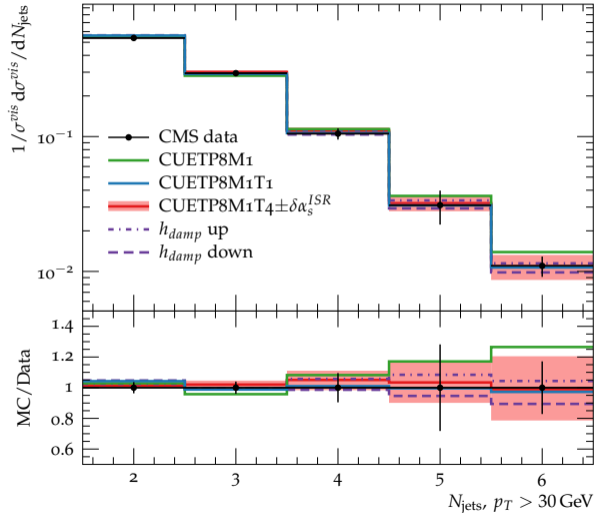

CMS+Professor 19.7 fb⁻¹ (8 TeV)

(a)

CMS+Professor 19.7 fb⁻¹ (8 TeV)

(b)