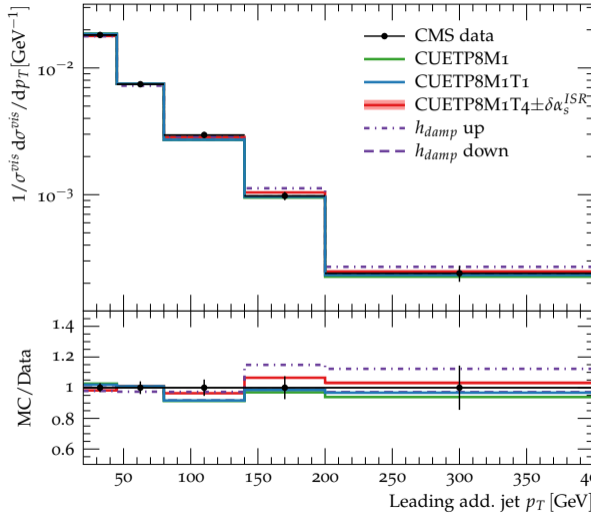

CMS+Professor 19.7 fb⁻¹ (8 TeV)

(a)

CMS+Professor 19.7 fb⁻¹ (8 TeV)

(b)