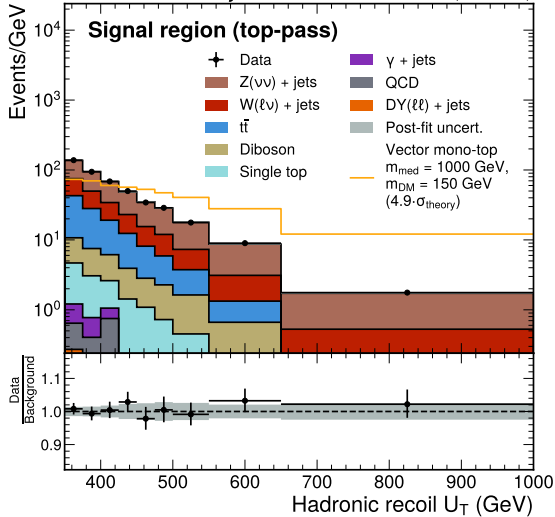

**CMS Preliminary**

138 fb<sup>-1</sup> (13 TeV)

**Signal region (top-pass)**

**CMS Preliminary**

138 fb<sup>-1</sup> (13 TeV)

**Signal region (top-fail)**