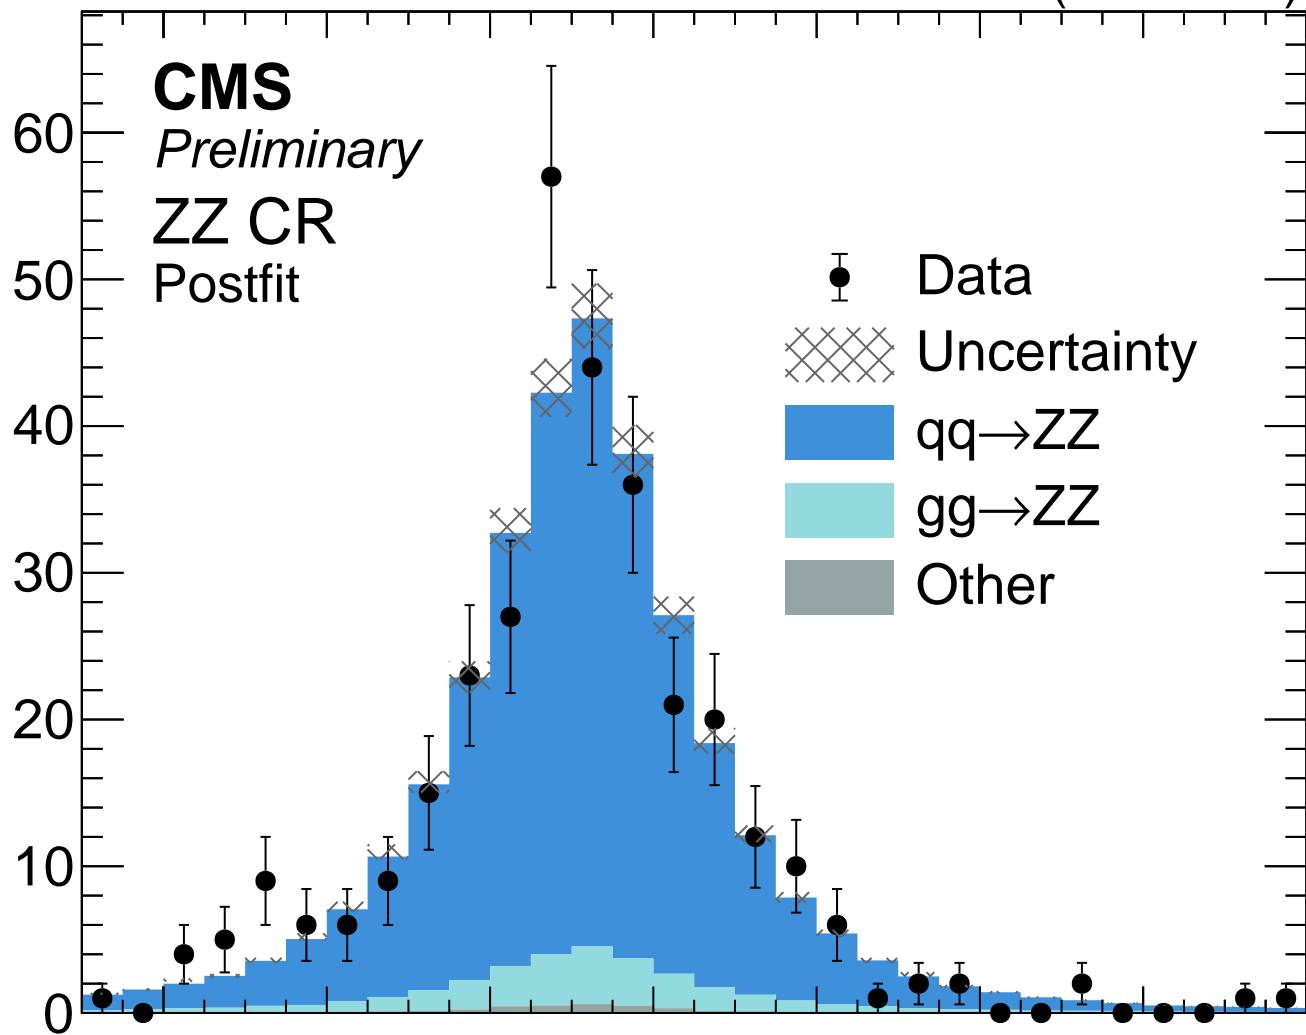

34.7 fb<sup>-1</sup> (13.6 TeV)

Events / 0.5 GeV

Data / Pred.