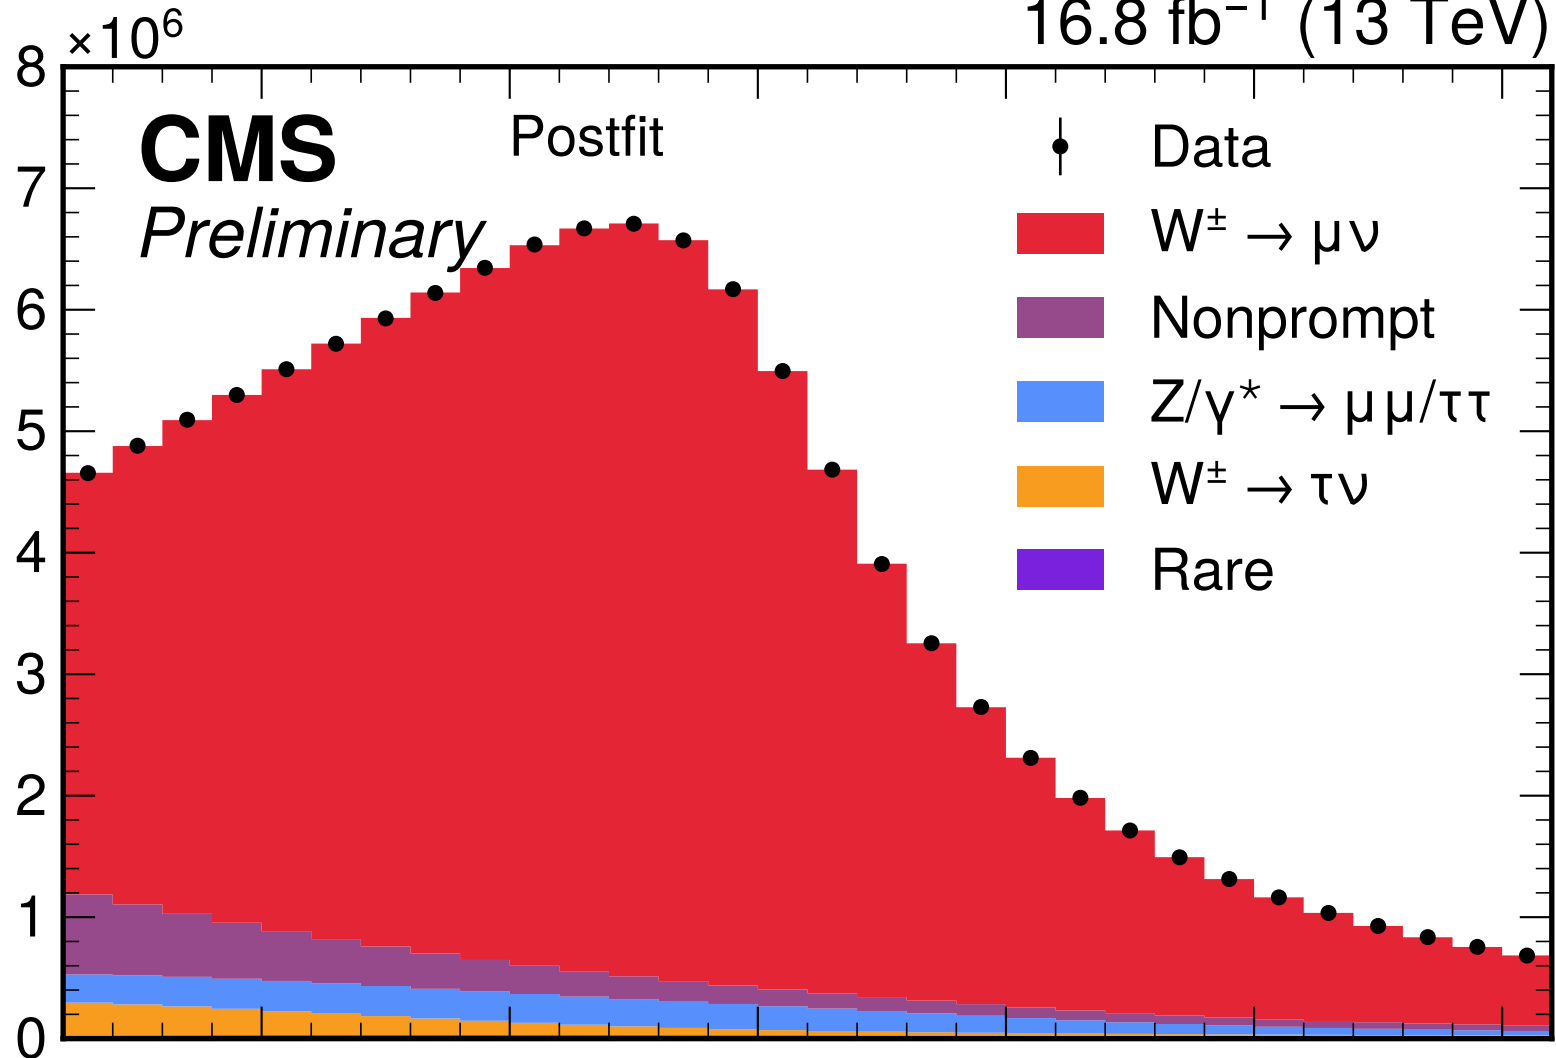

16.8 fb⁻¹ (13 TeV)

Events/GeV

Data/Pred.