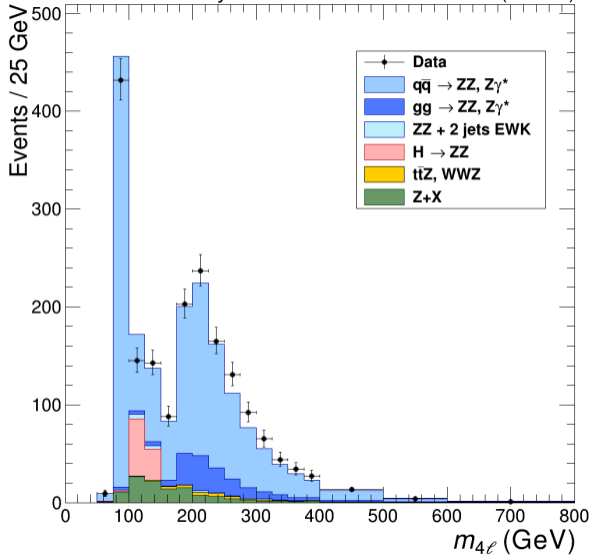

CMS Preliminary

35.9 fb⁻¹ (13 TeV)

CMS Preliminary

35.9 fb⁻¹ (13 TeV)