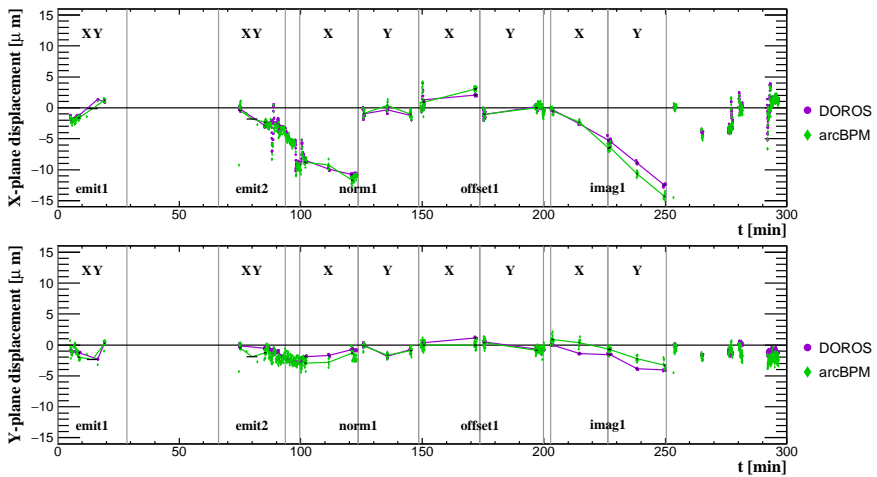

### DOROS and arcBPM Orbit Drifts in VdM Scan with Fill6868 (Take 1)

### DOROS and arcBPM Orbit Drifts in VdM Scan with Fill6868 (Take 2)