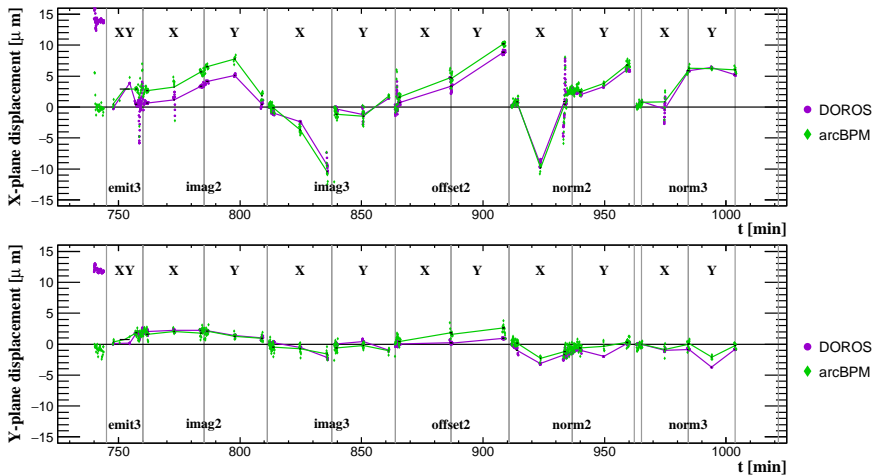

### DOROS and arcBPM Orbit Drifts in VdM Scan with Fill6868 (Take 1)

### DOROS and arcBPM Orbit Drifts in VdM Scan with Fill6868 (Take 2)