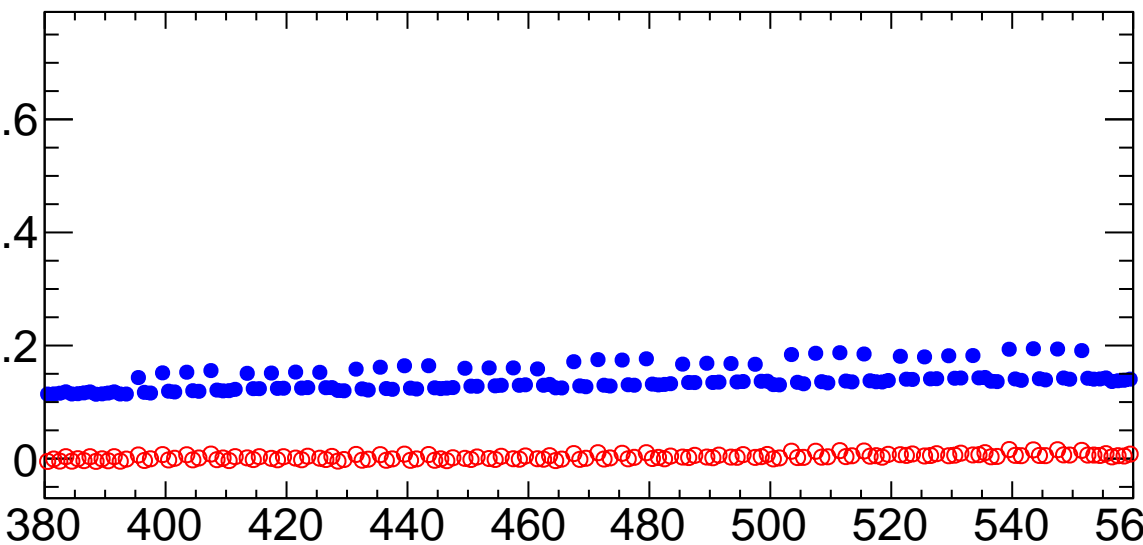

Instantaneous luminosity [Hz/b]

BX number