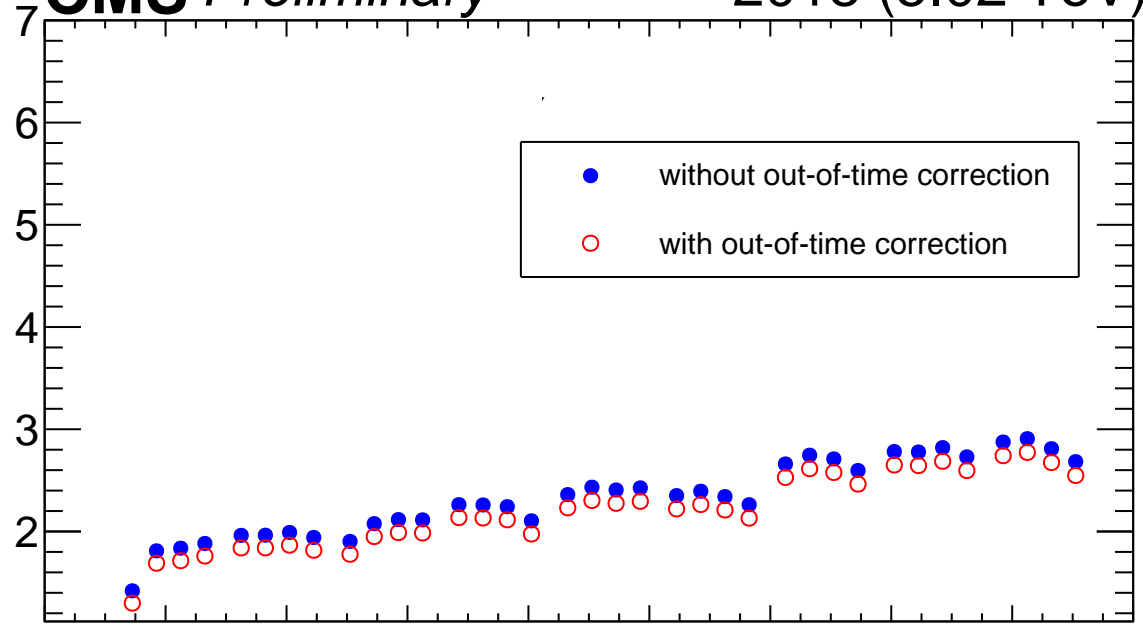

Instantaneous luminosity [Hz/b]

BX number