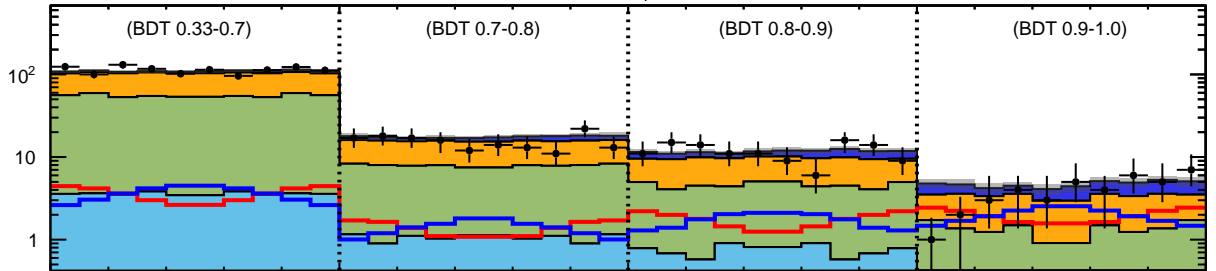

CMS Preliminary

ρa_1^{3pr}

62.4 fb⁻¹ (13.6 TeV)

Events

Data/Exp.