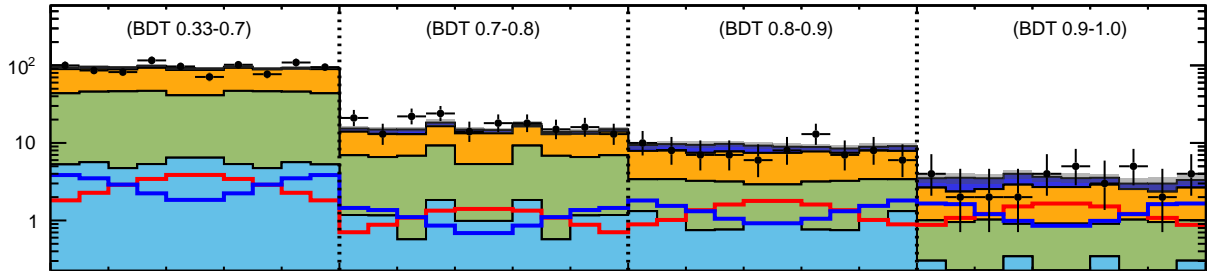

CMS Preliminary

$\pi\rho$

62.4 fb⁻¹ (13.6 TeV)

Events

Data/Exp.