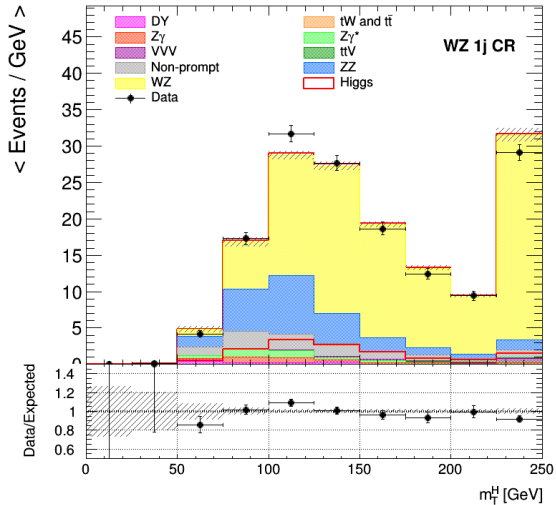

CMS Preliminary

$L = 137 \text{ fb}^{-1}$ (13 TeV)

CMS Preliminary

$L = 137 \text{ fb}^{-1}$ (13 TeV)