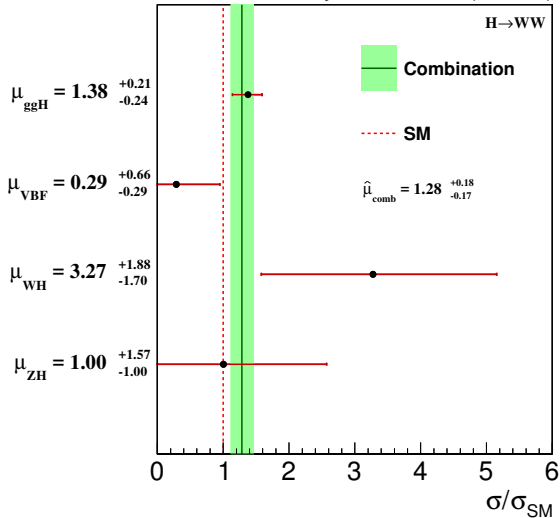

CMS Preliminary 35.9 fb⁻¹ (13 TeV)

(a)

CMS Preliminary 35.9 fb⁻¹ (13 TeV)

(b)