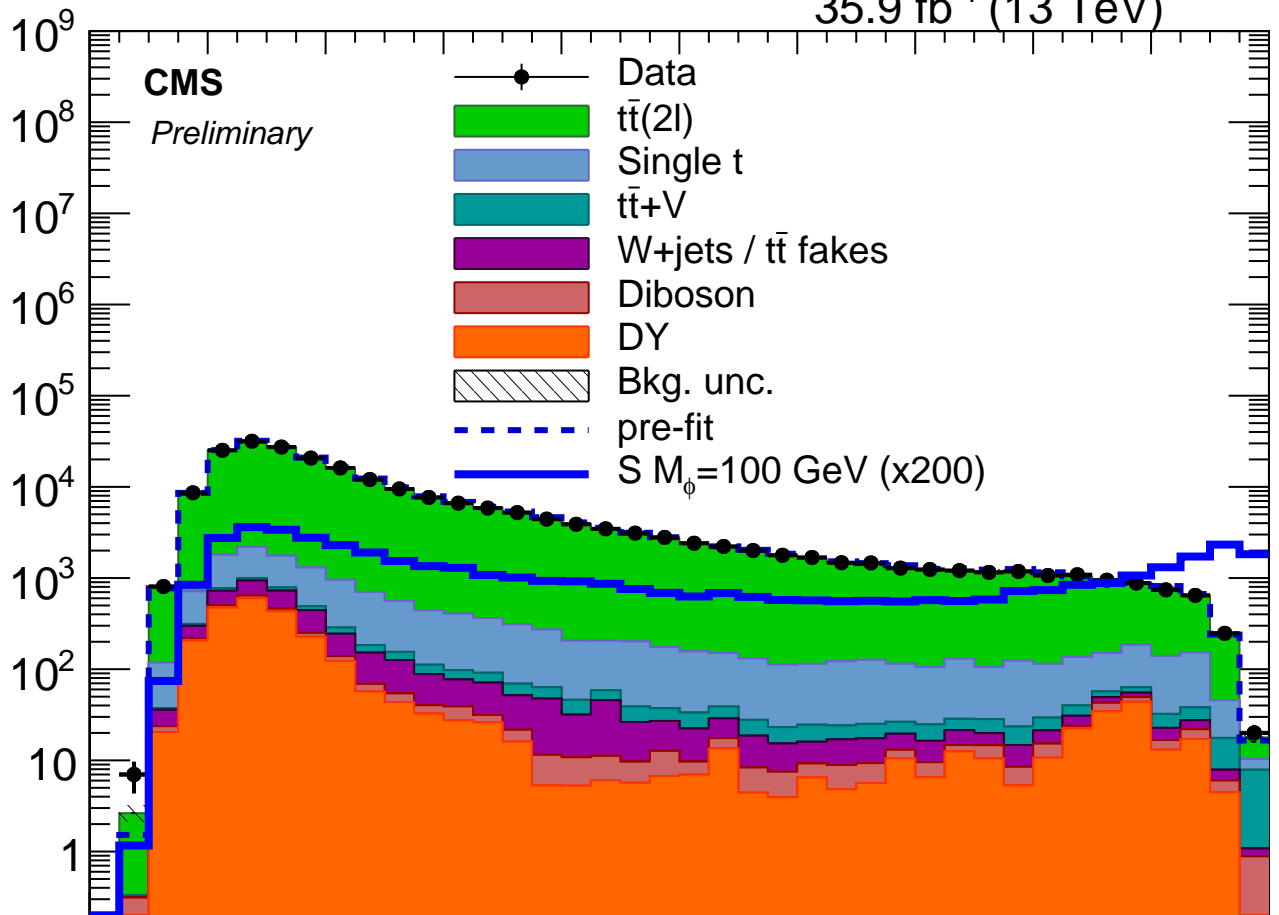

35.9 fb<sup>-1</sup> (13 TeV)

Events / bin

Data / Bkg

BDT discriminant