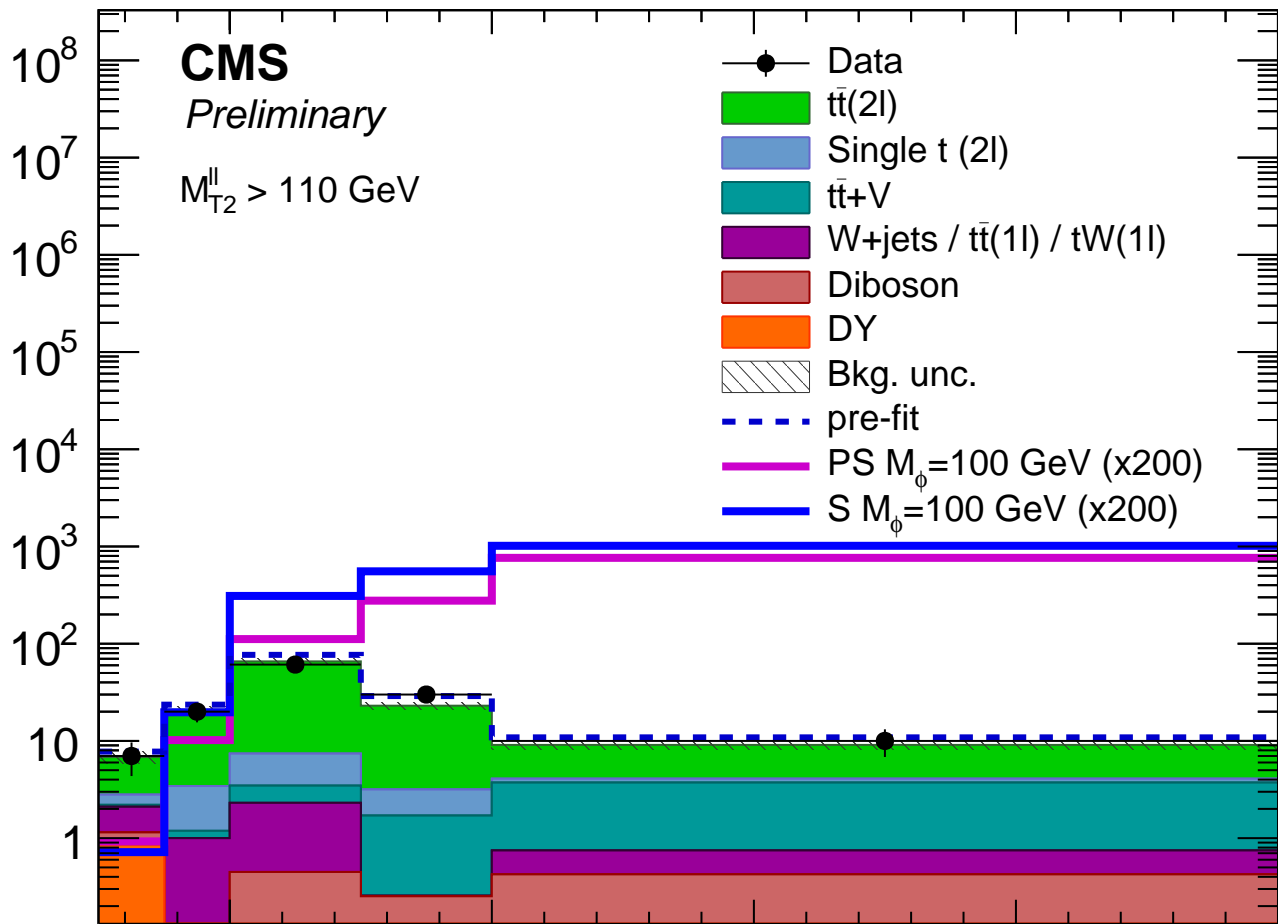

eμ channel

35.9 fb⁻¹ (13 TeV)

Events / bin

Data / Bkg