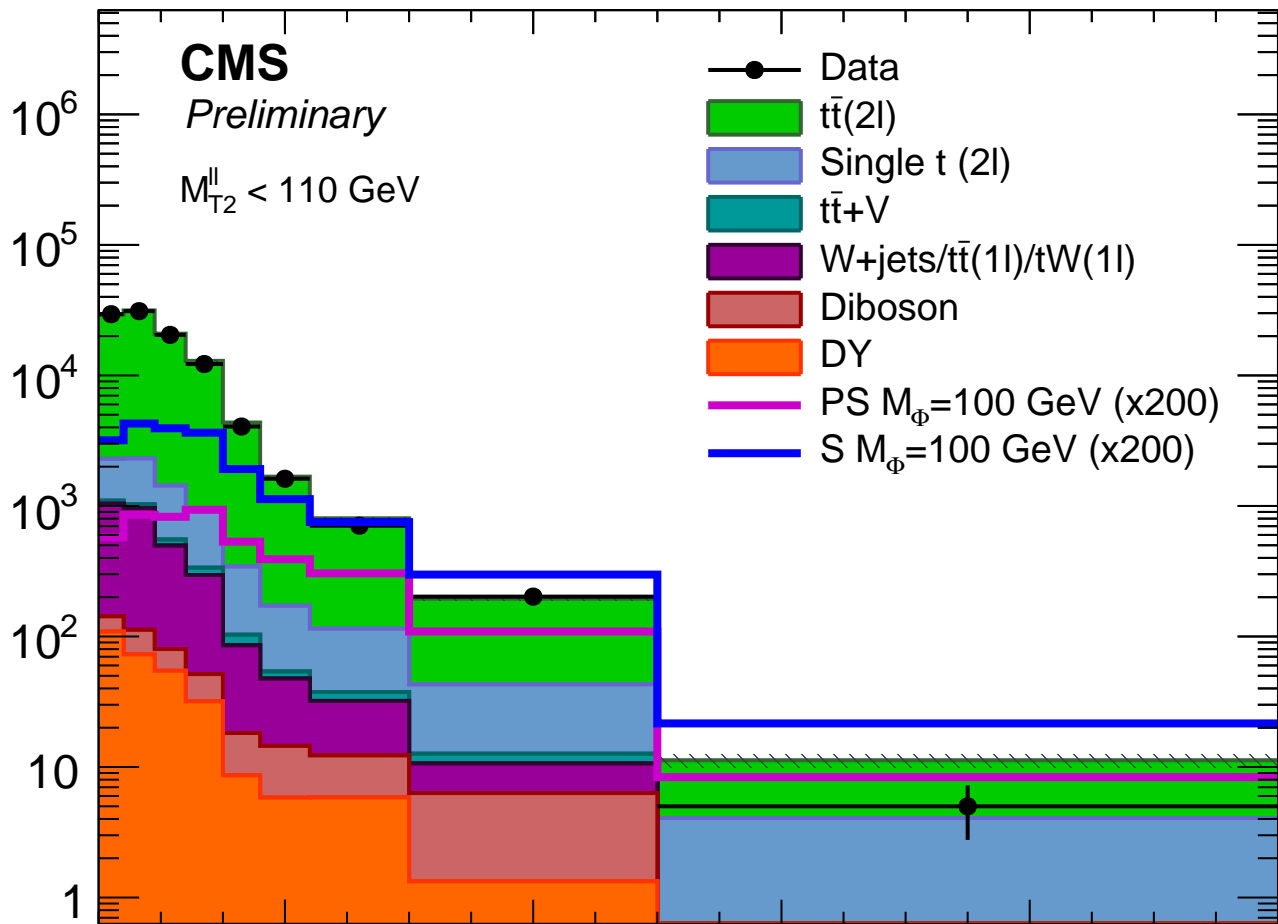

eμ channel

35.9 fb⁻¹ (13 TeV)

Events / bin

Data / Bkg