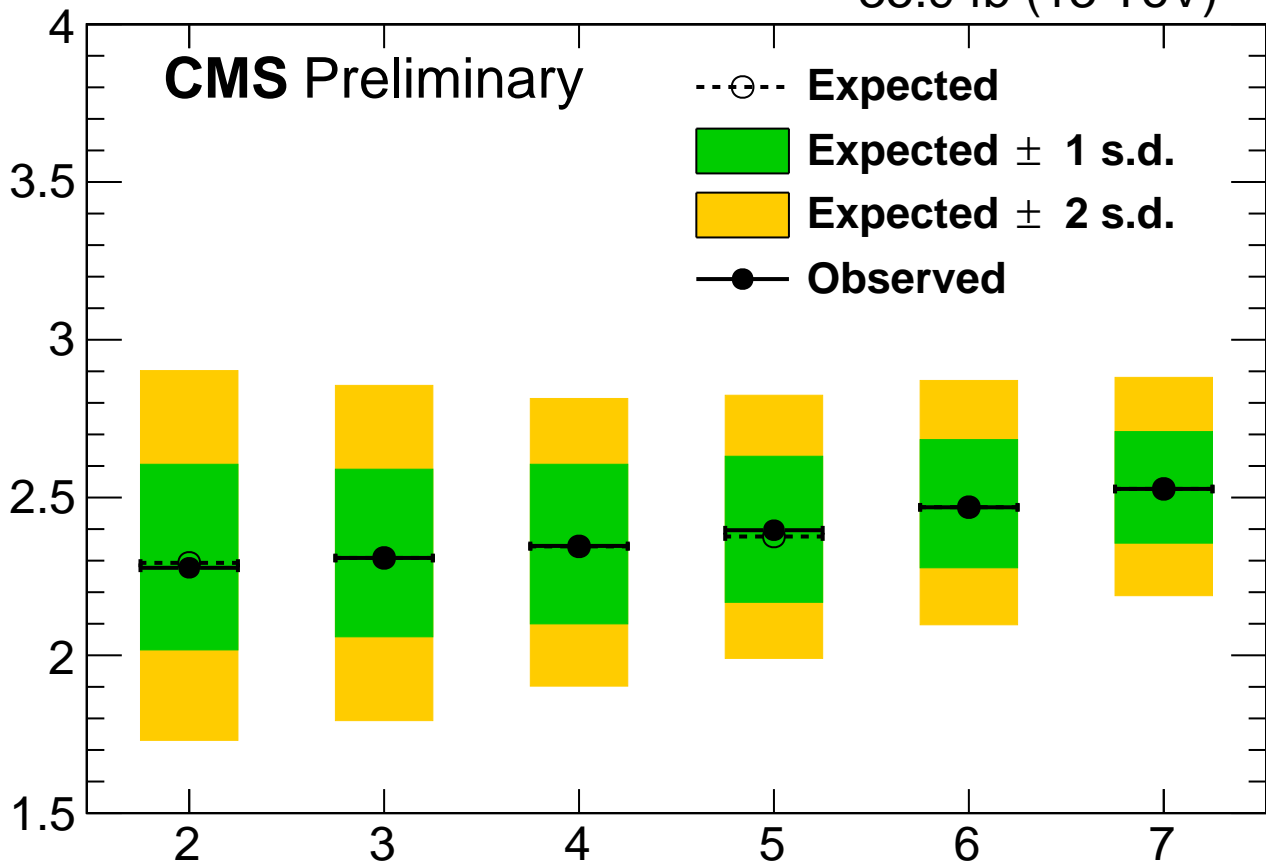

35.9 fb (13 TeV)

Excluded M_D (TeV)

CMS Preliminary

- Expected
- Expected ± 1 s.d.
- Expected ± 2 s.d.
- Observed

n