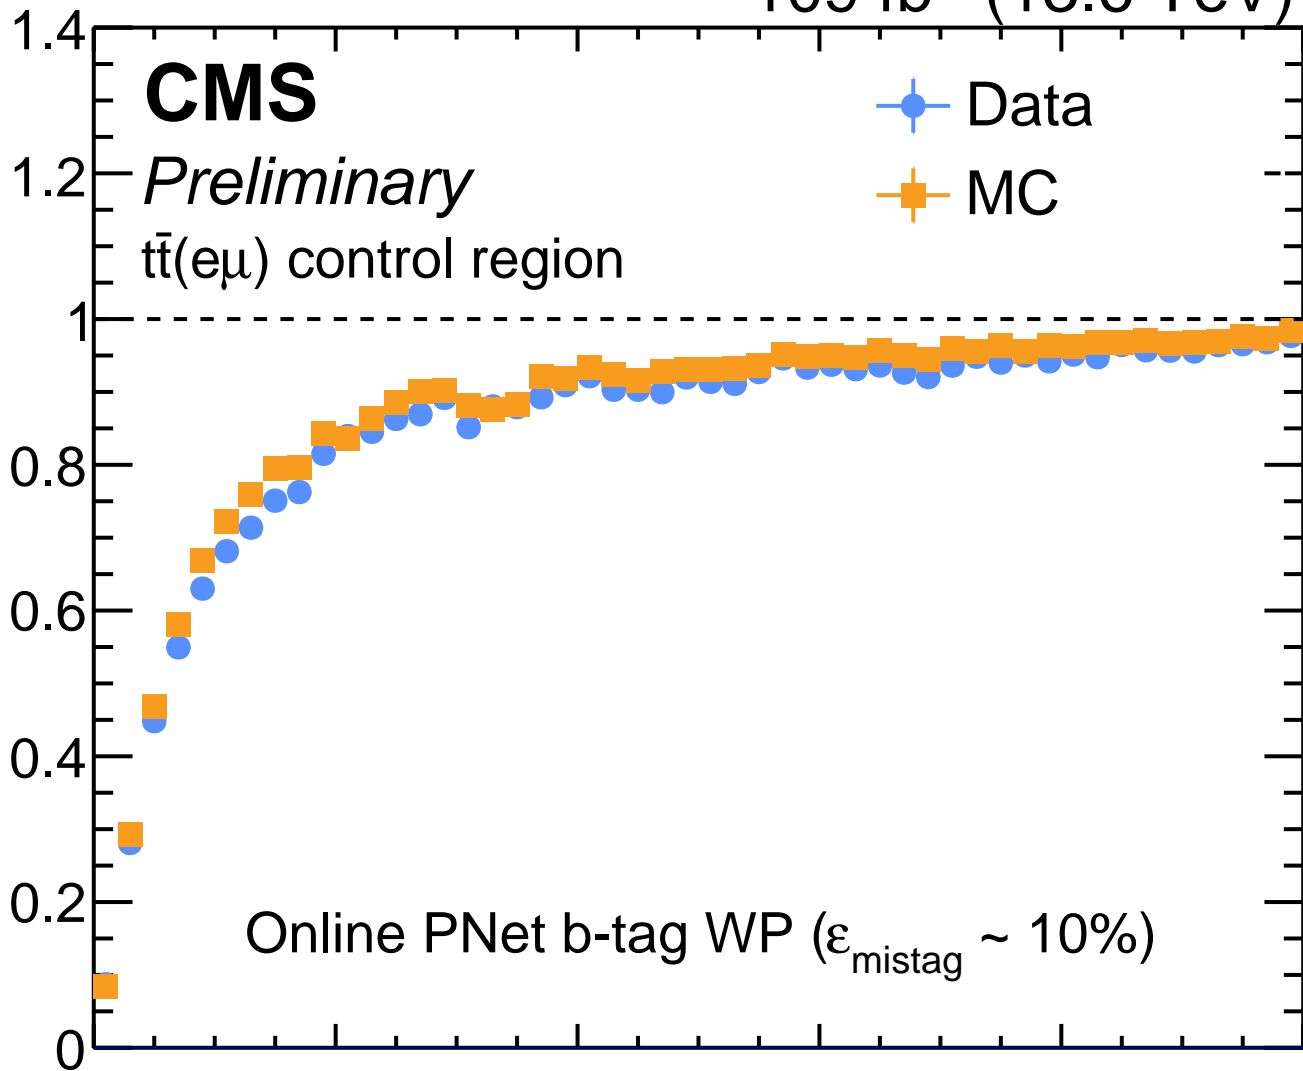

109 fb⁻¹ (13.6 TeV)

CMS

Preliminary

t \bar{t} (e μ) control region

—●— Data

—■— MC

Efficiency

Online PNet b-tag WP ($\epsilon_{\text{mistag}} \sim 10\%$)

Data/MC