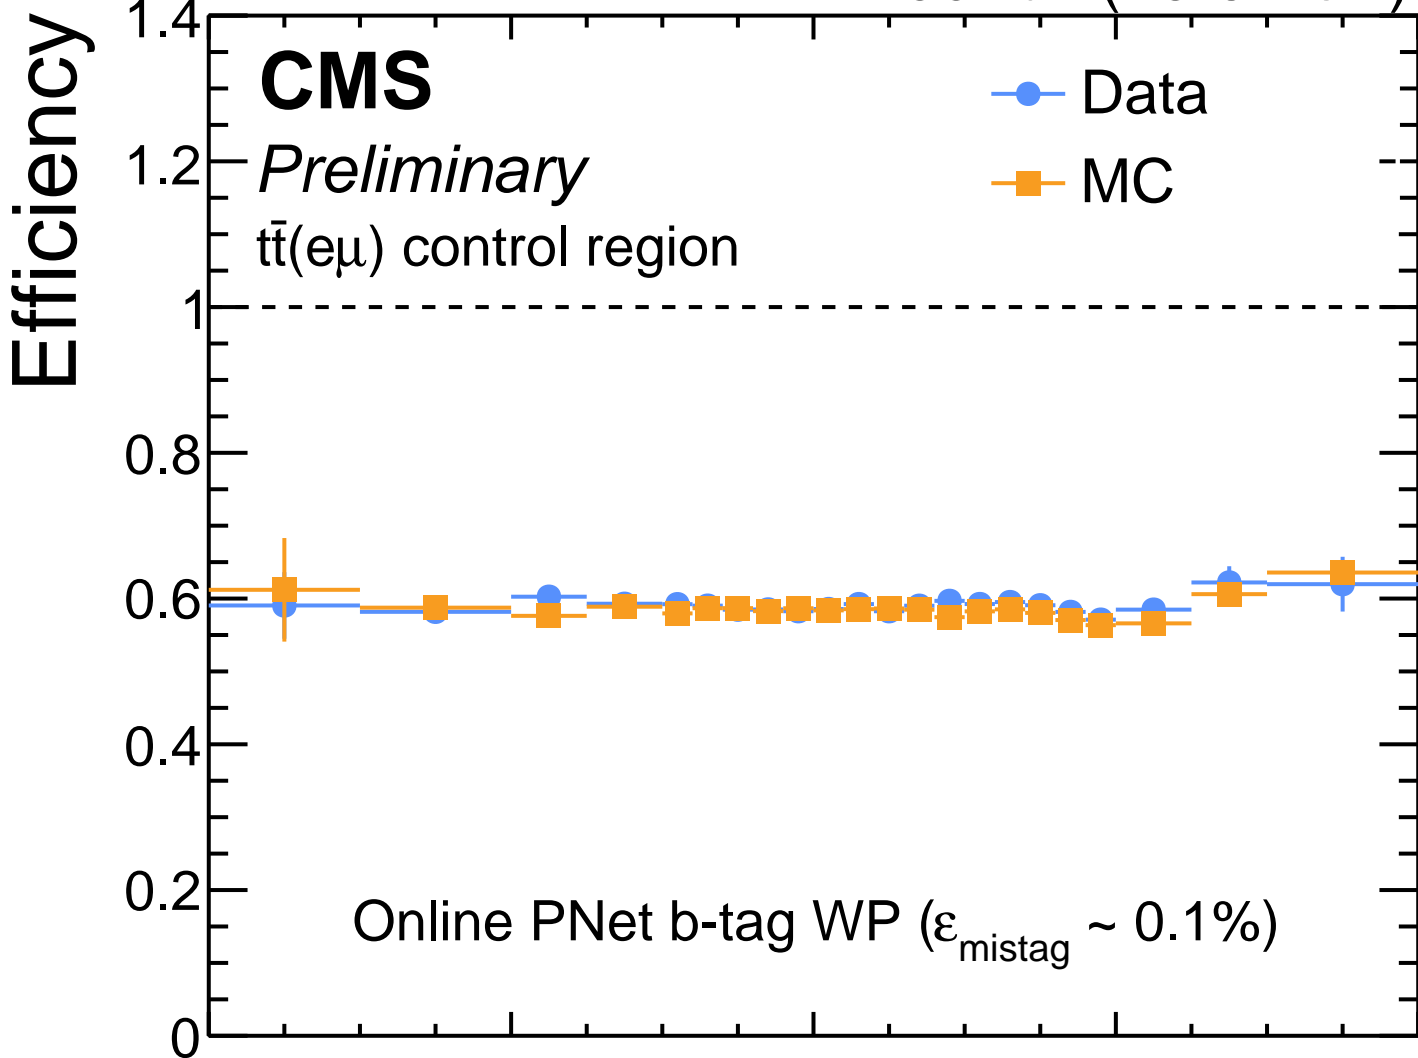

109 fb⁻¹ (13.6 TeV)

Online PNet b-tag WP ($\epsilon_{\text{mistag}} \sim 0.1\%$)

number of primary vertices