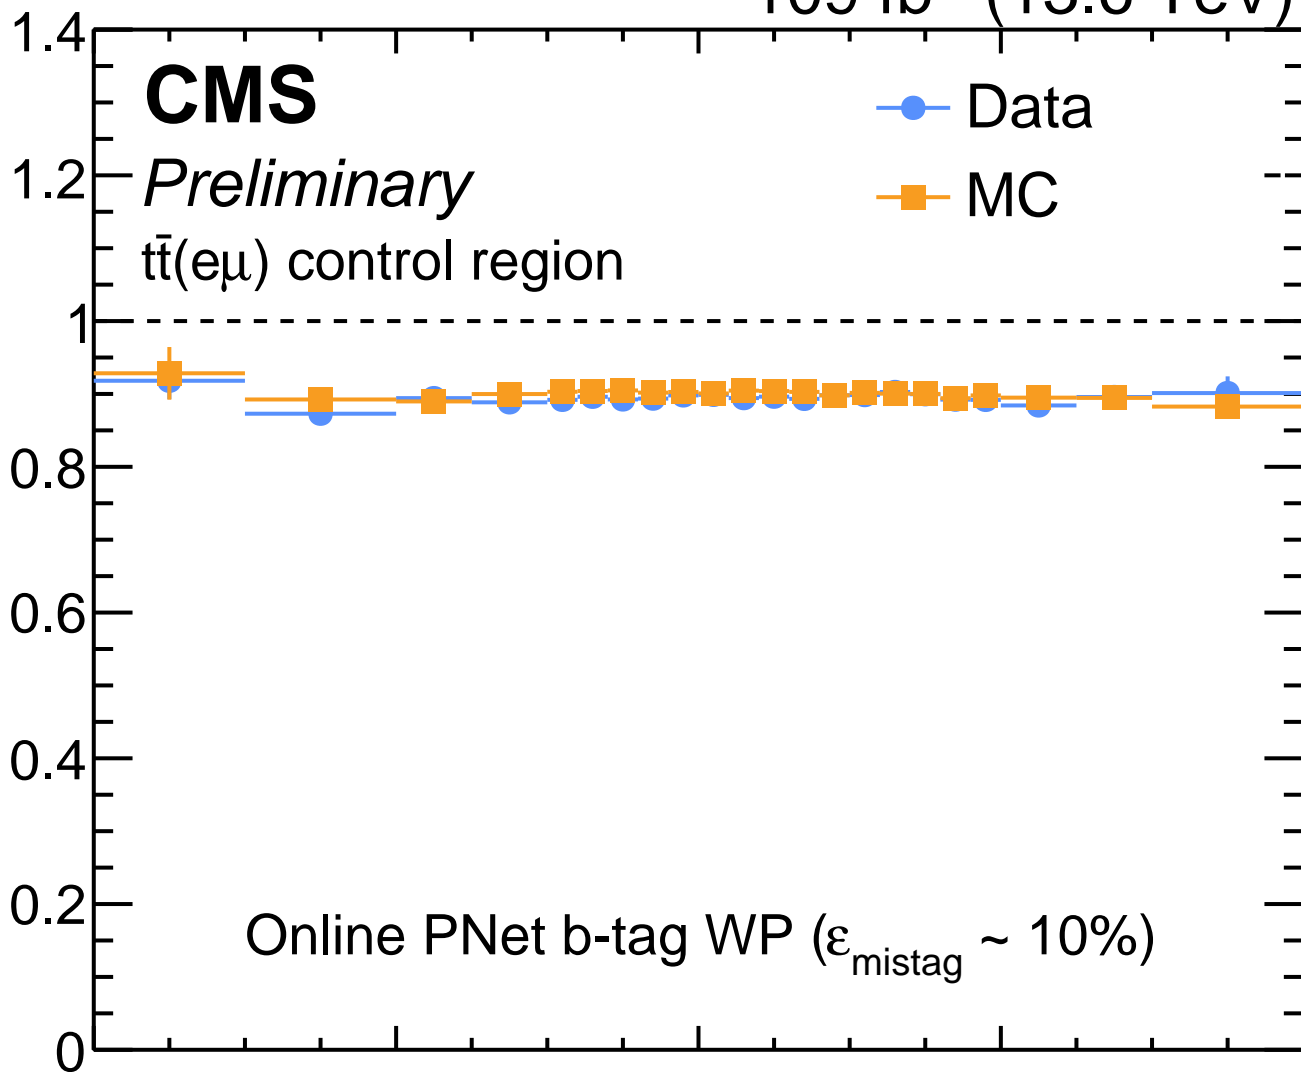

109 fb<sup>-1</sup> (13.6 TeV)

**CMS**

*Preliminary*

t $\bar{t}$ (e $\mu$ ) control region

● Data

■ MC

Efficiency

Online PNet b-tag WP ( $\epsilon_{\text{mistag}} \sim 10\%$ )

Data/MC